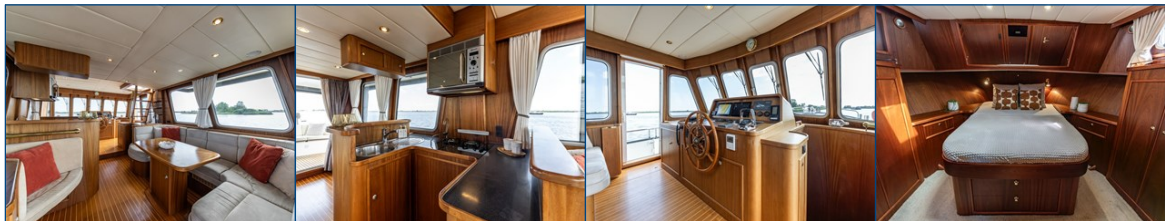

- 📏 Appr. 14.40 x 4.50 x 1.25 m
- 🏭 Jachtwerf De Alm - Werkendam
- 📍 Jachtbouw "de Alm" - Werkendam, Nederland
- 🕒 2002
- CE B
- 🏠 2 x 135 pk Perkins M135 6 - cilinder
- 🛖 3 x
- ⚓ Elburg Yachting
- 💡 New pictures
- € € 335.000,-

Gegevens worden geacht juist te zijn, doch worden niet gegarandeerd. - Whilst every care has been taken in the preparation of the particulars, their correctness is not guaranteed.

J.P. Broekhovenstraat 37
8081 HB Elburg
The Netherlands

Reference number
B26064490

info@elburgyachting.nl
www.elburgyachting.nl
+31 525 68 68 68