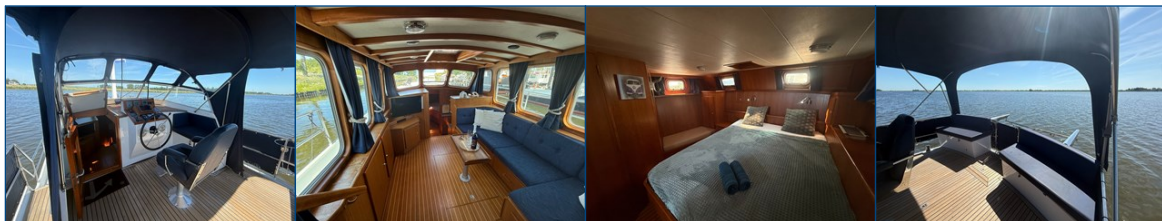

ELBURG YACHTING®

international yachtbrokers

Bruijs Spiegelkoter 11.50 AK

- 📏 Appr. 12.30 x 3.70 x 1.15 m
- 🏢 Bruijs Jachtbouw BV - Bergen op Zoom
- 👤 A. Volker
- 🕒 1999
- ⚖️ CE B
- 🏭 1 x 106 pk Vetus Deutz DT43
- 🛠️ 2 x
- ⚓ Elburg Yachting
- 💡 Just Listed
- € € 139.500,-

Reference number
B26054472

info@elburgyachting.nl
www.elburgyachting.nl
+31 525 68 68 68

ELBURG YACHTING[®]

international yachtbrokers

The De Bruijs Spiegelkotter 11.50 AK is a stylish and solidly built motor yacht, combining a timeless classic appearance with a high level of craftsmanship. This yard-built Dutch cruiser features a beautifully finished solid teak interior, a spacious fully covered aft deck, and wide side decks for safe and comfortable movement on board. Powered by a reliable 106 HP Vetus Deutz turbo diesel engine and equipped with hydraulic steering, electric bow and stern thrusters, the yacht offers effortless handling and excellent manoeuvrability. The warm and inviting interior features a comfortable saloon with a U-shaped seating area and ample storage space. The well-equipped galley, guest cabin with V-berths, and spacious owner's cabin with a semi-French bed provide excellent accommodation for extended cruising and longer stays on board. Technically, the yacht is comprehensively equipped with Raymarine navigation electronics, autopilot, Eberspächer diesel-fired heating, solar panels, and an electric anchor windlass. A well-maintained and fully equipped quality yacht, ready for comfortable cruising and extended voyages.