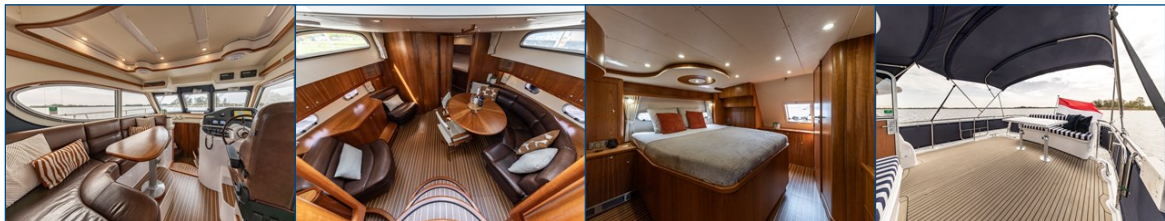

- 📏 Appr. 14.95 x 4.25 x 1.20 m
- 🏢 Neptunus Shipyards - Aalst
- 🏢 Neptunus Shipyards - Aalst
- 🕒 2018
- ⚖️ A
- 🚗 1 x 435 pk Volvo Penta
- 🛖 3 x
- ⚓ Elburg Yachting
- 💡 Just Listed
- € € 597.000,-

Gegevens worden geacht juist te zijn, doch worden niet gegarandeerd. - Whilst every care has been taken in the preparation of the particulars, their correctness is not guaranteed.

J.P. Broekhovenstraat 37
8081 HB Elburg
The Netherlands

Reference number
B26034451

info@elburgyachting.nl
www.elburgyachting.nl
+31 525 68 68 68