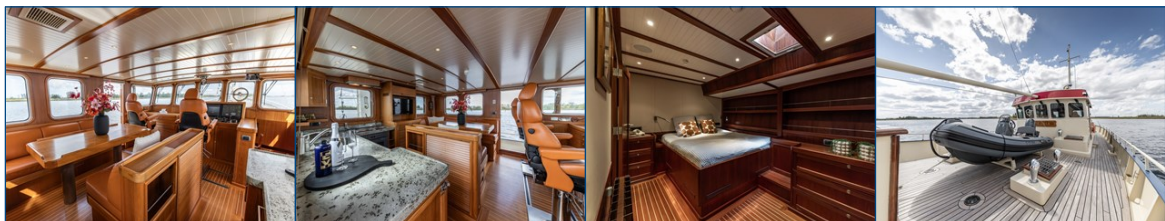

- 📏 Appr. 19.90 x 6.20 x 2.10 m
- 🏭 Vitters Shipyard - Zwartsluis
- 🇳🇱 René van der Velden - Nederland
- 🕒 1999
- CE B
- 🏎️ 1 x 272 pk Caterpillar 3406 A-Rating
- 🛖 3 x
- ⚓ Elburg Yachting
- 💡 Just Listed
- € € 875.000,-

Gegevens worden geacht juist te zijn, doch worden niet gegarandeerd. - Whilst every care has been taken in the preparation of the particulars, their correctness is not guaranteed.

J.P. Broekhovenstraat 37
8081 HB Elburg
The Netherlands

Reference number
B26034447

info@elburgyachting.nl
www.elburgyachting.nl
+31 525 68 68 68