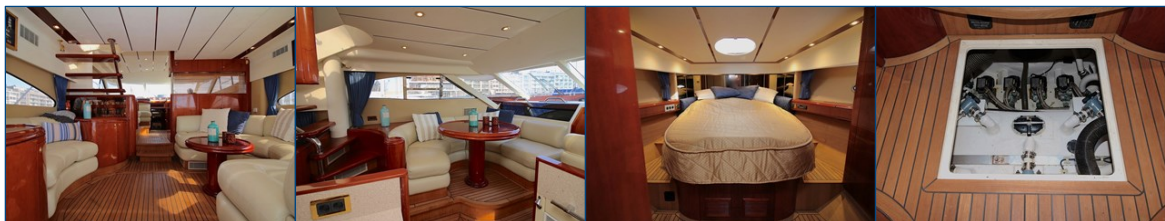

- 📏 Appr. 18.21 x 4.72 x 1.20 m
- ✂️ Fairline Boats Plc - UK
- ⚓ Olesinski - UK
- 🕒 1998
- ⚖️ B
- 🚗 2 x 680 pk MAN D2848LE401
- 🛏️ 3 x + crew cabin
- ⚓ Elburg Yachting
- 💡 For sale
- € € 295.000,-

Gegevens worden geacht juist te zijn, doch worden niet gegarandeerd. - Whilst every care has been taken in the preparation of the particulars, their correctness is not guaranteed.

J.P. Broekhovenstraat 37
8081 HB Elburg
The Netherlands

Reference number
B26014432

info@elburgyachting.nl
www.elburgyachting.nl
+31 525 68 68 68