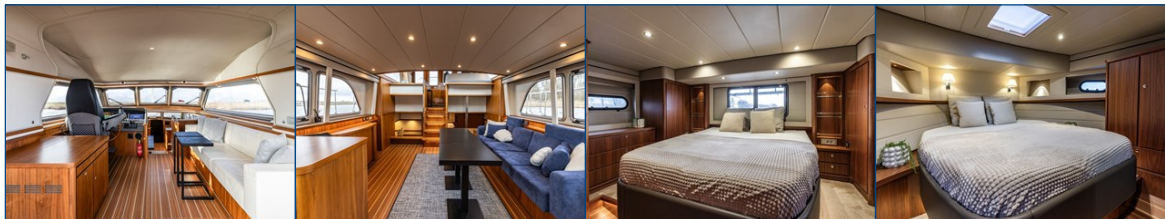

- 📏 Appr. 17.80 x 5.13 x 1.35 m
- 🏠 Linssen Yachts BV - Maasbracht
- 👤 Anne Elzinga & Linssen Yachts B.V.
- 🕒 2016
- ⚙️ B
- 🚗 2 x 225 pk Volvo Penta D4
- 🛳️ 3 x
- ⚓ Elburg Yachting
- 💡 Now lying in Elburg
- € Price on request

Gegevens worden geacht juist te zijn, doch worden niet gegarandeerd. - Whilst every care has been taken in the preparation of the particulars, their correctness is not guaranteed.

J.P. Broekhovenstraat 37
8081 HB Elburg
The Netherlands

Reference number
B26014425

info@elburgyachting.nl
www.elburgyachting.nl
+31 525 68 68 68