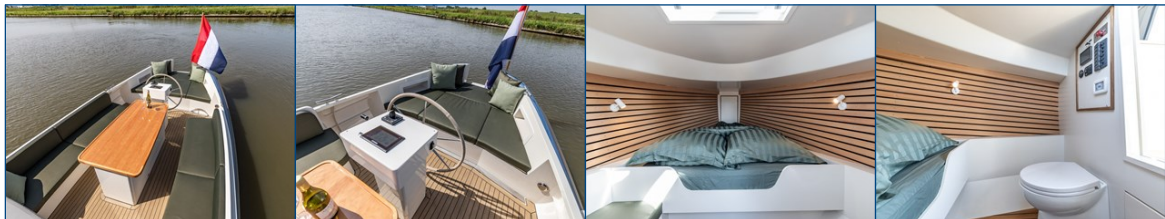

ELBURG YACHTING®

international yachtbrokers

Puffin 9.0

- 📏 Appr. 9.00 x 2.75 x 0.75 m
- 🏭 Scheepswerf SRF - The Netherlands
- 🏗️ Oliver van Meer Naval Architect - The Netherlands
- 🕒 2025
- 🇪🇺 CE D
- 🔌 1 x 20 pk Mitek - 48 V - Elektrisch
- 🛋️ 1 x
- ⚓ Elburg Yachting
- 💡 Price reduced
- € € 225.000,-