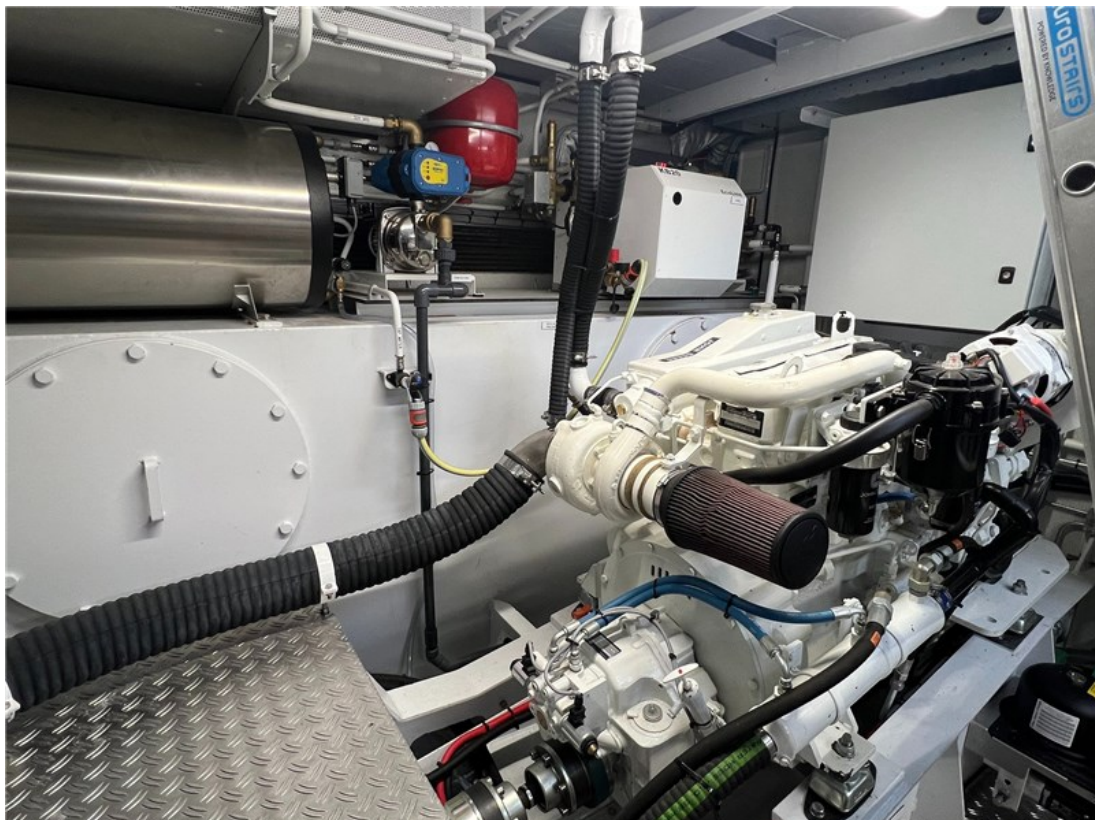

ELBURG YACHTING®

international yachtbrokers

Gegevens worden geacht juist te zijn, doch worden niet gegarandeerd. - Whilst every care has been taken in the preparation of the particulars, their correctness is not guaranteed.

J.P. Broekhovenstraat 37
8081 HB Elburg
The Netherlands

Referentie
B25014278

info@elburgyachting.nl
www.elburgyachting.nl
+31 525 68 68 68