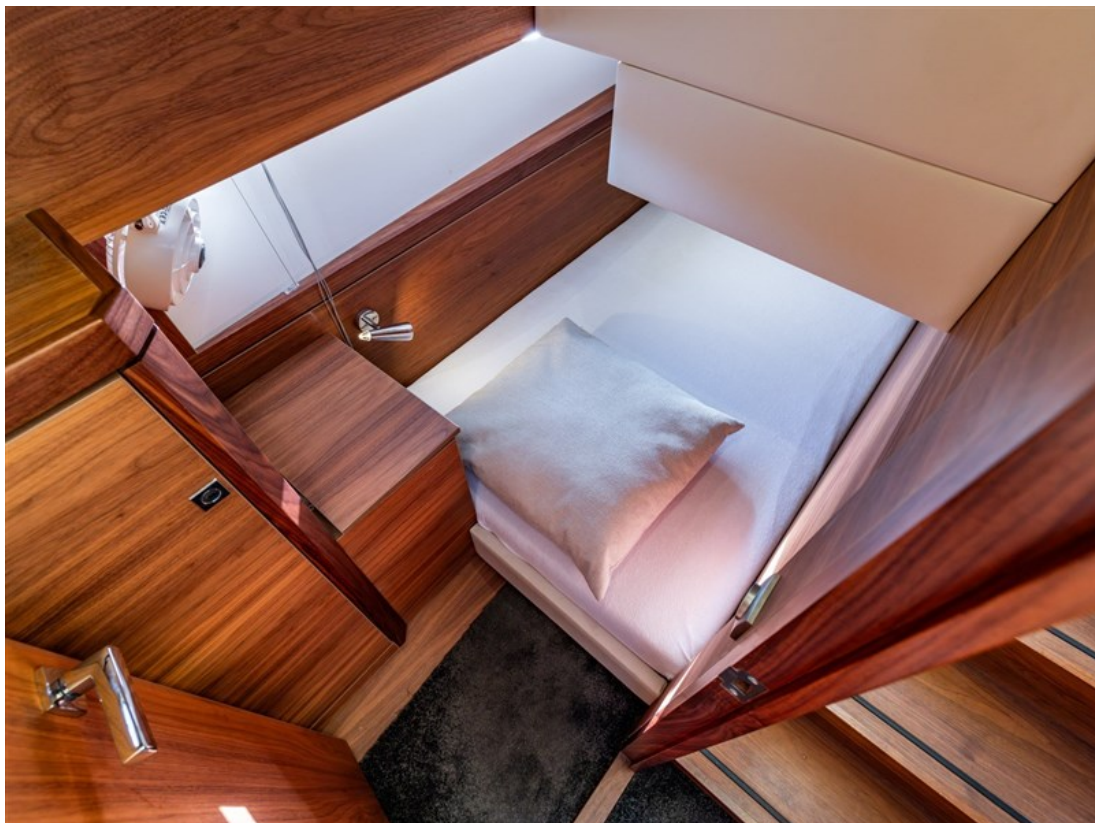

ELBURG YACHTING®

international yachtbrokers

Gegevens worden geacht juist te zijn, doch worden niet gegarandeerd. - Whilst every care has been taken in the preparation of the particulars, their correctness is not guaranteed.

J.P. Broekhovenstraat 37
8081 HB Elburg
The Netherlands

Reference number
B24124273

info@elburgyachting.nl
www.elburgyachting.nl
+31 525 68 68 68