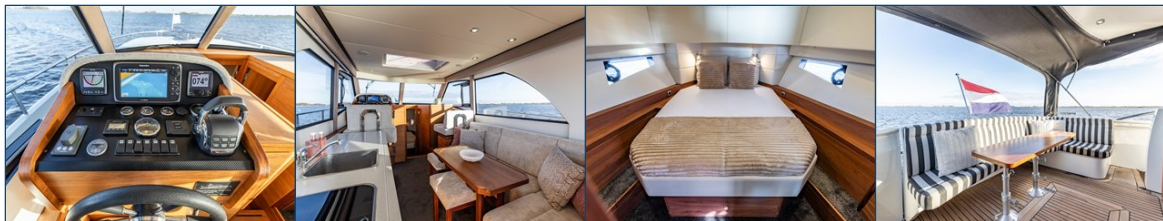

- 📏 Appr. 10.86 x 3.60 x 1.00 m
- ✂ De Boarnstream b.v.
- ⚓ De Boarnstream b.v.
- 🕒 2015
- CE C
- 🚗 1 x 110 pk Volvo Penta Penta D3-110i-G
- 🛖 2 x
- ⚓ Elburg Yachting
- 💡 For sale
- € € 325.000,-

Gegevens worden geacht juist te zijn, doch worden niet gegarandeerd. - Whilst every care has been taken in the preparation of the particulars, their correctness is not guaranteed.

J.P. Broekhovenstraat 37
8081 HB Elburg
The Netherlands

Reference number
B24124273

info@elburgyachting.nl
www.elburgyachting.nl
+31 525 68 68 68