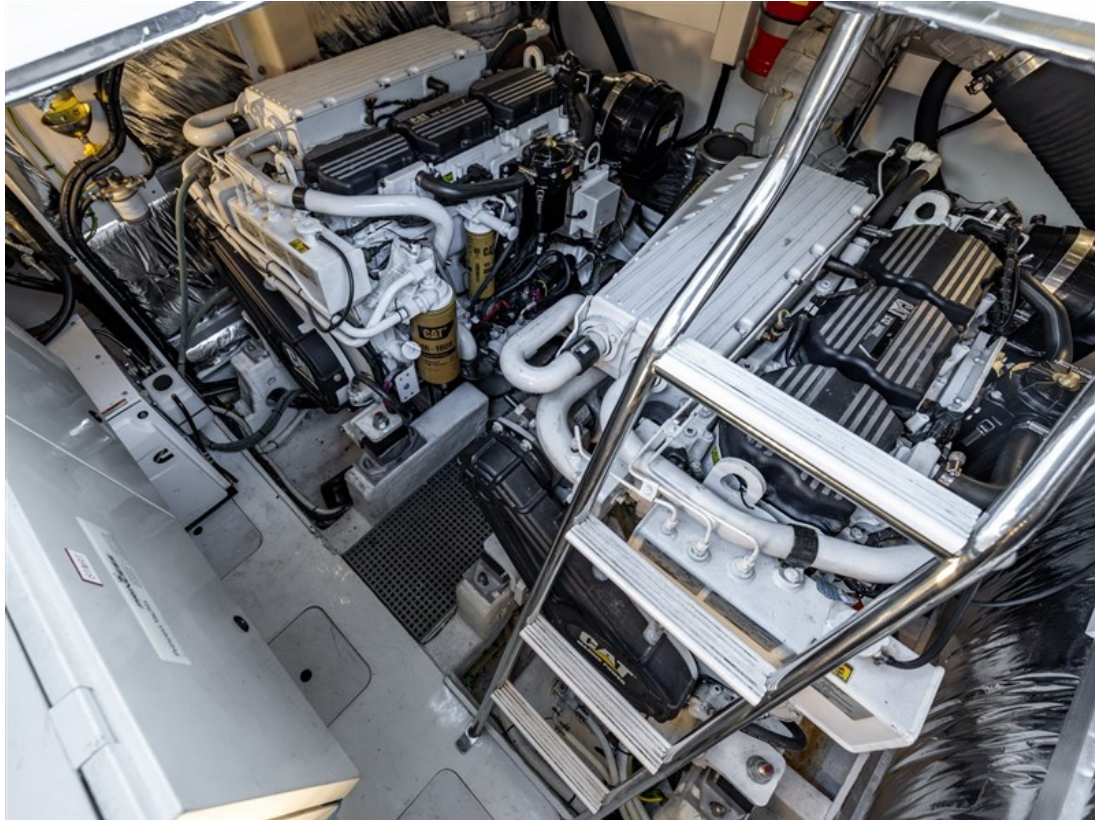

ELBURG YACHTING®

international yachtbrokers

Gegevens worden geacht juist te zijn, doch worden niet gegarandeerd. - Whilst every care has been taken in the preparation of the particulars, their correctness is not guaranteed.

J.P. Broekhovenstraat 37
8081 HB Elburg
The Netherlands

Reference number
B24114267

info@elburgyachting.nl
www.elburgyachting.nl
+31 525 68 68 68