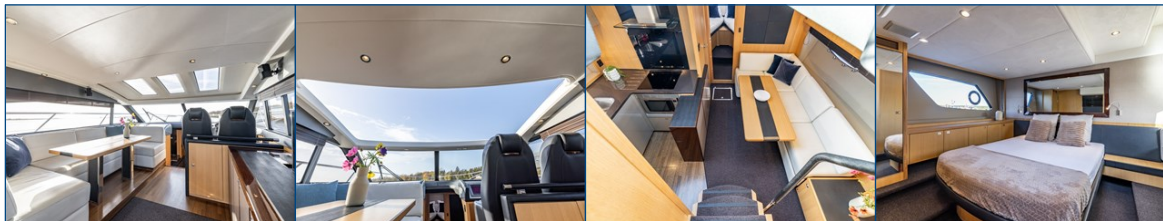

ELBURG YACHTING®

international yachtbrokers

- 📏 Appr. 16.61 x 4.45 x 1.24 m
- 🏴‍☠️ Princess Yachts - UK
- 🏴‍☠️ Princess Yachts - UK
- 🕒 2015
- ⚙️ B
- 🚗 2 x 715 pk Caterpillar C12
- 🛳️ 2 x + 1 x crew
- ⚓ Elburg Yachting
- 💡 Just Listed
- € € 629.000,-

Gegevens worden geacht juist te zijn, doch worden niet gegarandeerd. - Whilst every care has been taken in the preparation of the particulars, their correctness is not guaranteed.

J.P. Broekhovenstraat 37
8081 HB Elburg
The Netherlands

Reference number
B24114267

info@elburgyachting.nl
www.elburgyachting.nl
+31 525 68 68 68