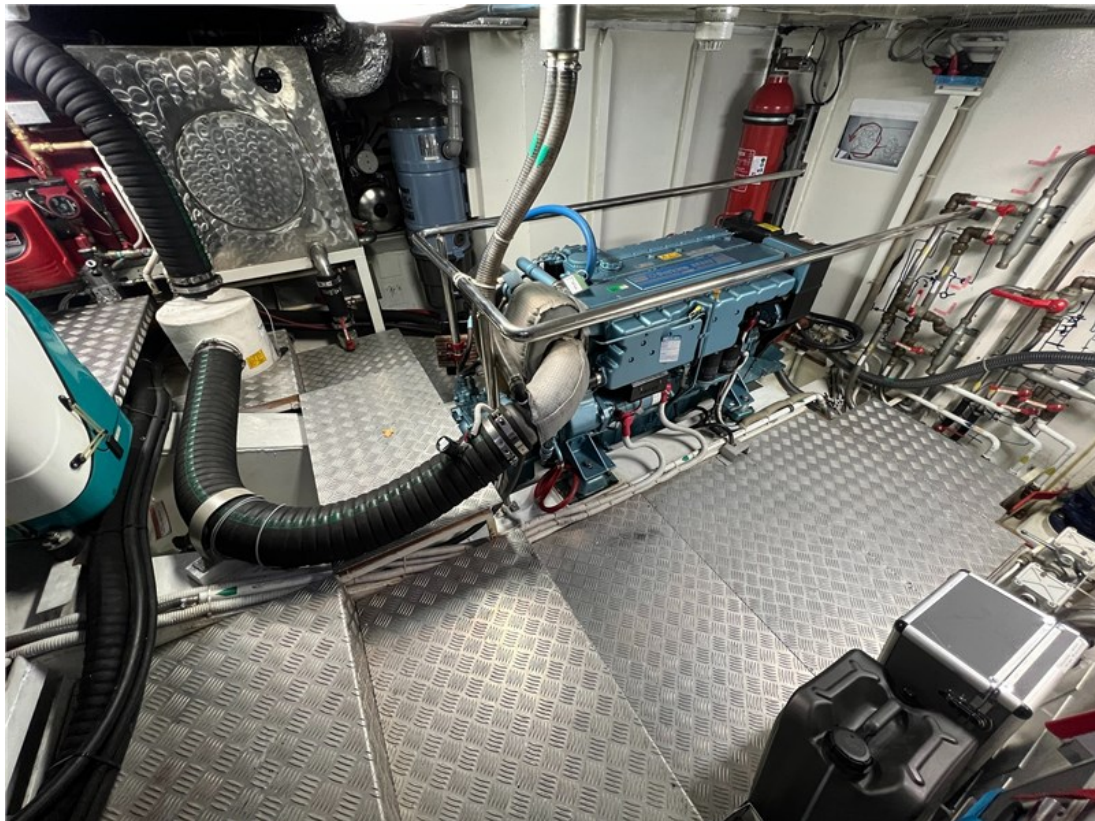

J.P. Broekhovenstraat 37
8081 HB Elburg
The Netherlands

Reference number
B24114266

info@elburgyachting.nl
www.elburgyachting.nl
+31 525 68 68 68

ELBURG YACHTING[®]

international yachtbrokers

Gegevens worden geacht juist te zijn, doch worden niet gegarandeerd. - Whilst every care has been taken in the preparation of the particulars, their correctness is not guaranteed.