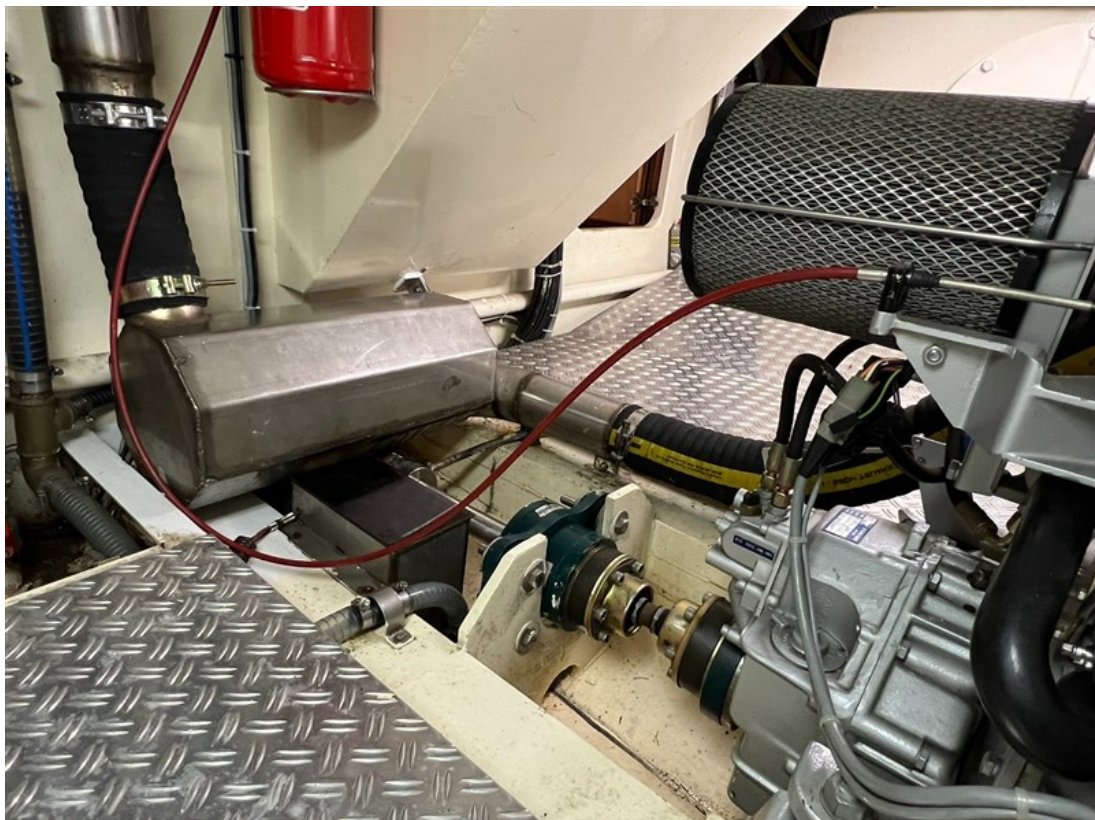

ELBURG YACHTING®

international yachtbrokers

Gegevens worden geacht juist te zijn, doch worden niet gegarandeerd. - Whilst every care has been taken in the preparation of the particulars, their correctness is not guaranteed.

J.P. Broekhovenstraat 37
8081 HB Elburg
The Netherlands

Reference number
B24114265

info@elburgyachting.nl
www.elburgyachting.nl
+31 525 68 68 68