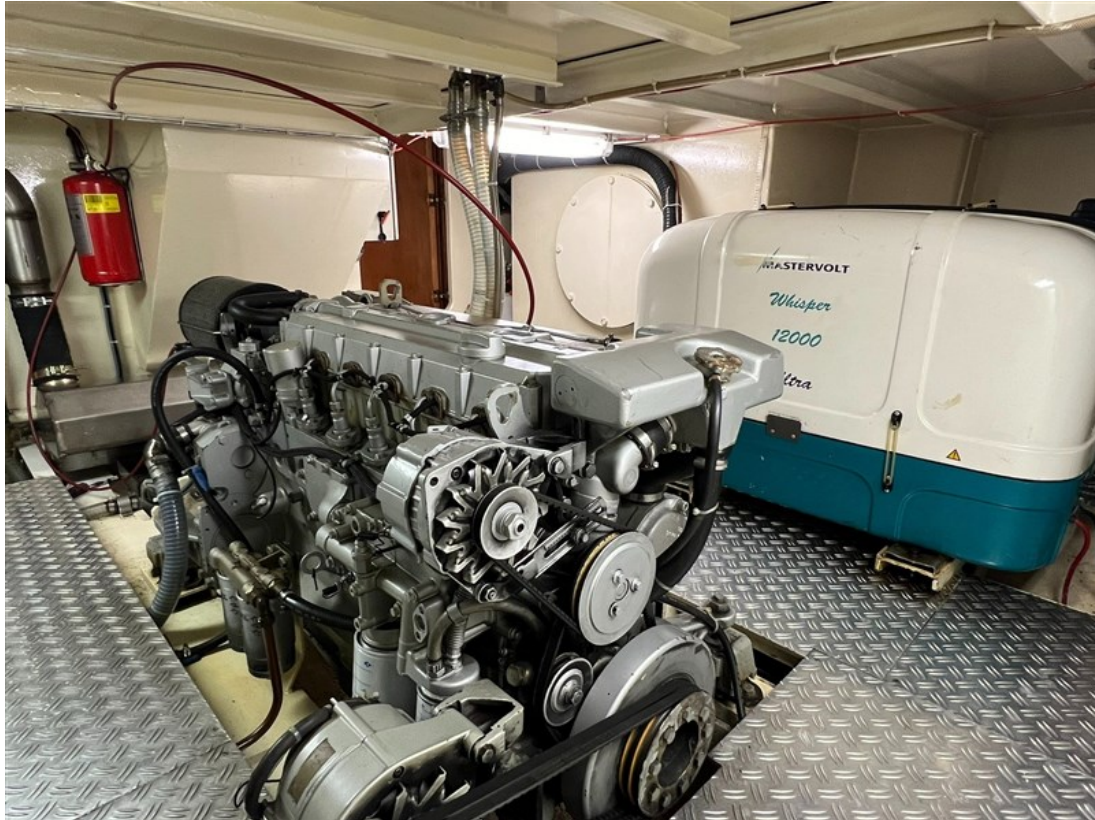

ELBURG YACHTING®

international yachtbrokers

Gegevens worden geacht juist te zijn, doch worden niet gegarandeerd. - Whilst every care has been taken in the preparation of the particulars, their correctness is not guaranteed.

J.P. Broekhovenstraat 37
8081 HB Elburg
The Netherlands

Reference number
B24114265

info@elburgyachting.nl
www.elburgyachting.nl
+31 525 68 68 68