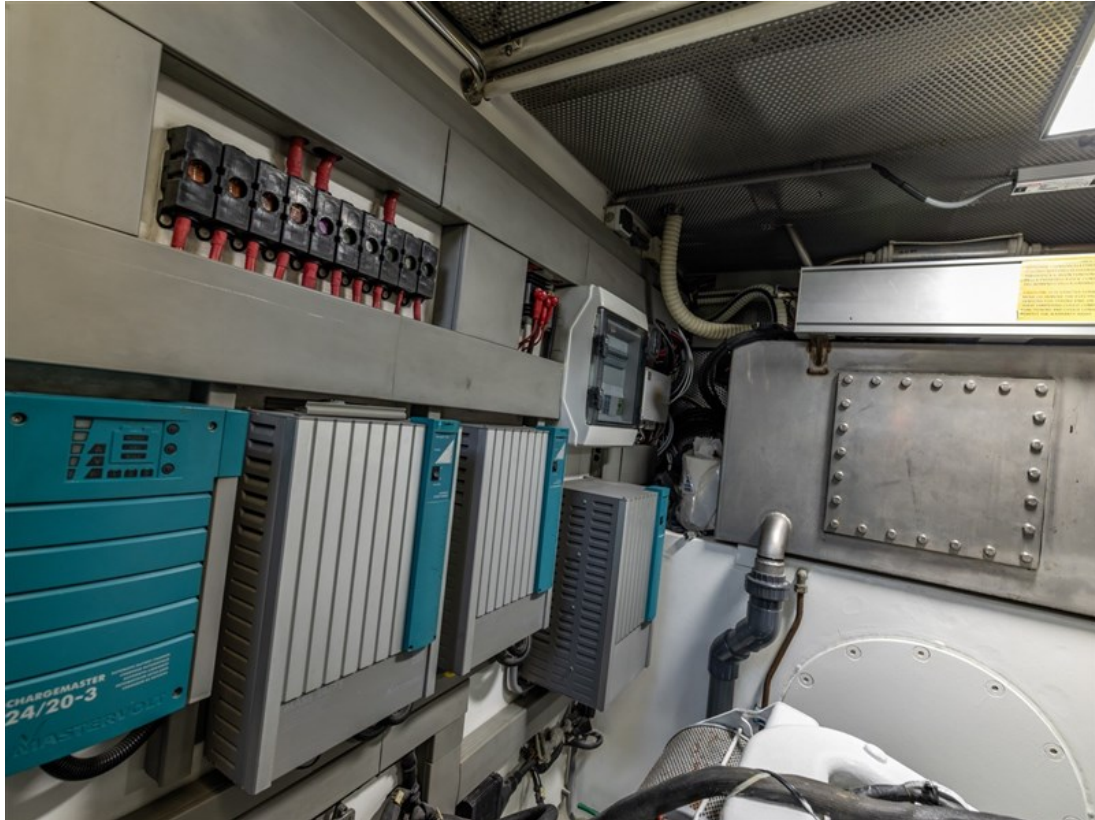

ELBURG YACHTING®

international yachtbrokers

Gegevens worden geacht juist te zijn, doch worden niet gegarandeerd. - Whilst every care has been taken in the preparation of the particulars, their correctness is not guaranteed.

J.P. Broekhovenstraat 37
8081 HB Elburg
The Netherlands

Reference number
B24114264

info@elburgyachting.nl
www.elburgyachting.nl
+31 525 68 68 68