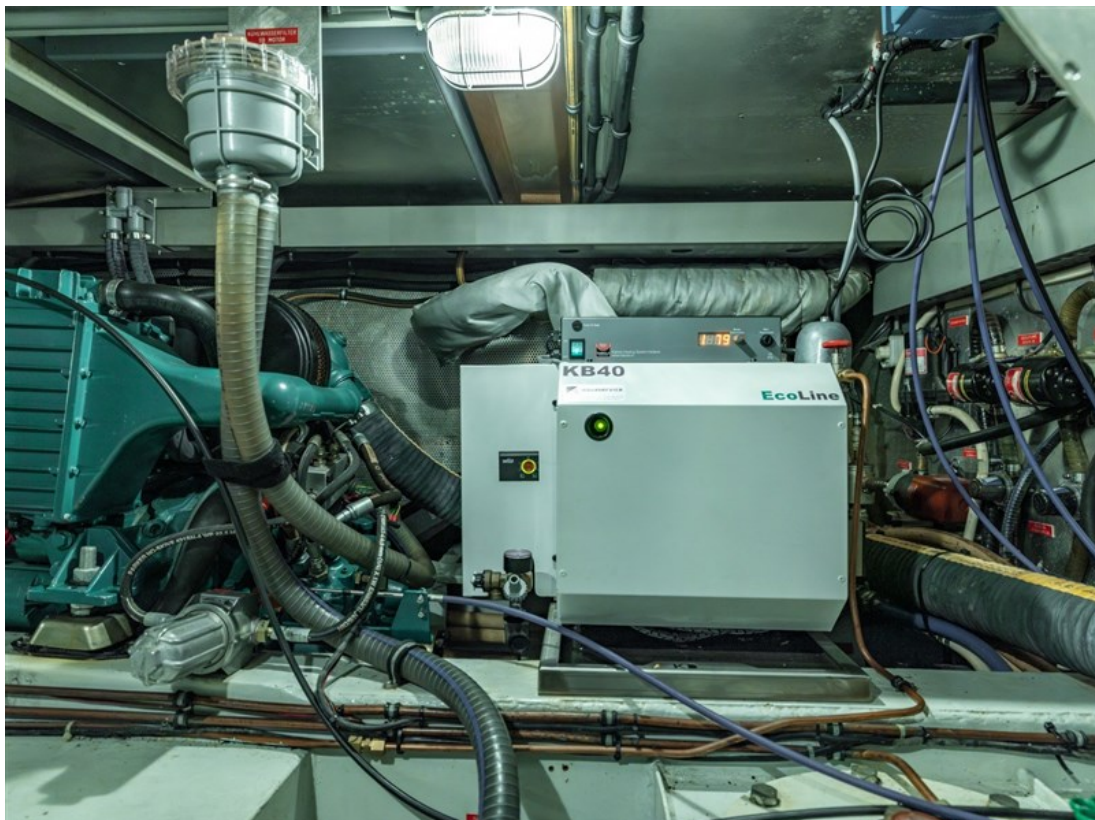

ELBURG YACHTING®

international yachtbrokers

Gegevens worden geacht juist te zijn, doch worden niet gegarandeerd. - Whilst every care has been taken in the preparation of the particulars, their correctness is not guaranteed.

J.P. Broekhovenstraat 37
8081 HB Elburg
The Netherlands

Reference number
B24114262

info@elburgyachting.nl
www.elburgyachting.nl
+31 525 68 68 68