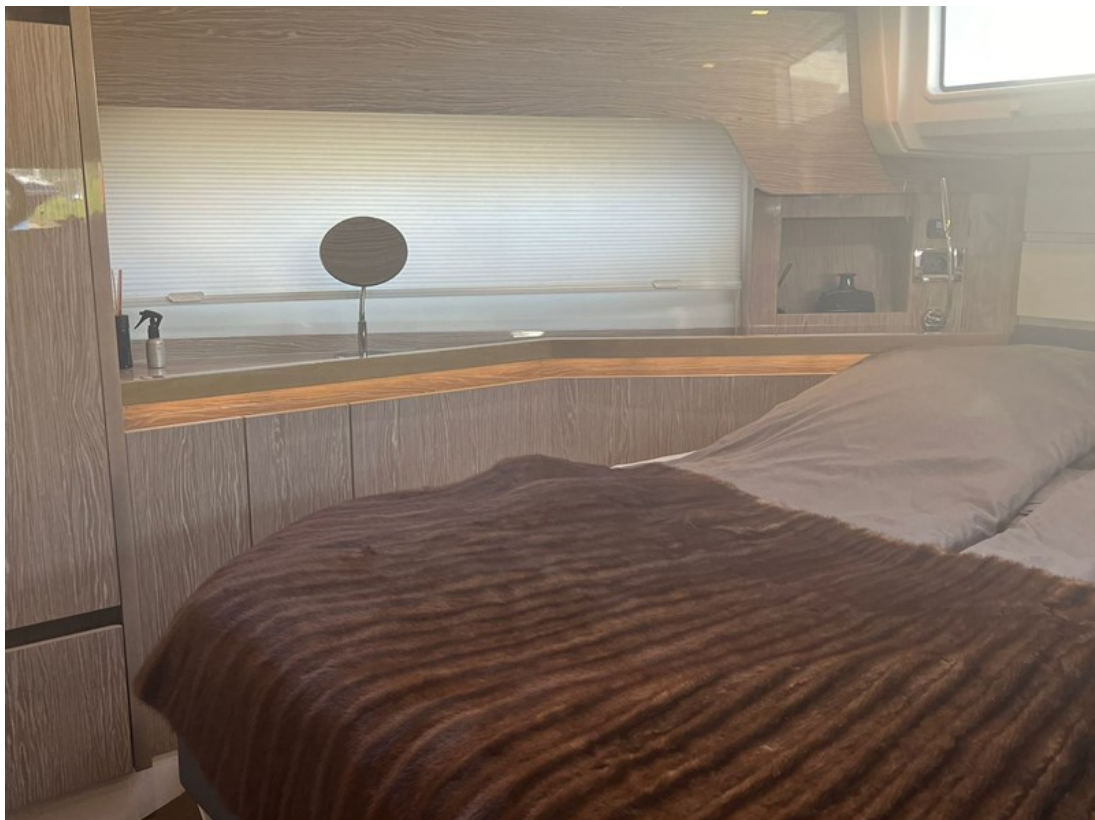

ELBURG YACHTING®

international yachtbrokers

Gegevens worden geacht juist te zijn, doch worden niet gegarandeerd. - Whilst every care has been taken in the preparation of the particulars, their correctness is not guaranteed.

J.P. Broekhovenstraat 37
8081 HB Elburg
The Netherlands

Reference number
B24114261

info@elburgyachting.nl
www.elburgyachting.nl
+31 525 68 68 68