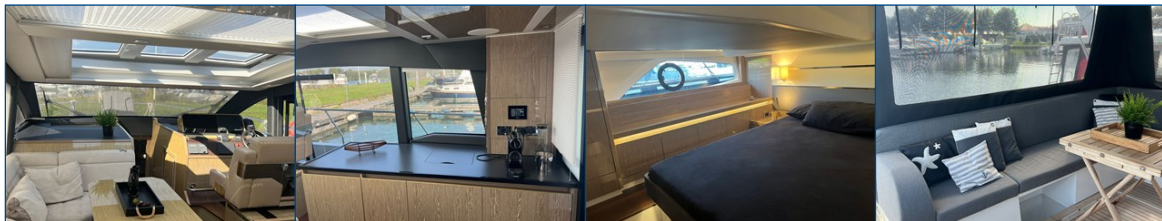

- 📏 Appr. 13.55 x 4.20 x 1.15 m
- 🏢 Sealine International Ltd. - UK
- 🏢 Sealine International Ltd. - UK
- 🕒 2018
- 🇪🇺 CE B
- 🚗 2 x 370 pk Volvo Penta IPS 500
- 🛖 2 x
- ⚓ On request
- 💡 Just Listed
- € € 649.000,-

Gegevens worden geacht juist te zijn, doch worden niet gegarandeerd. - Whilst every care has been taken in the preparation of the particulars, their correctness is not guaranteed.

J.P. Broekhovenstraat 37
8081 HB Elburg
The Netherlands

Reference number
B24114261

info@elburgyachting.nl
www.elburgyachting.nl
+31 525 68 68 68