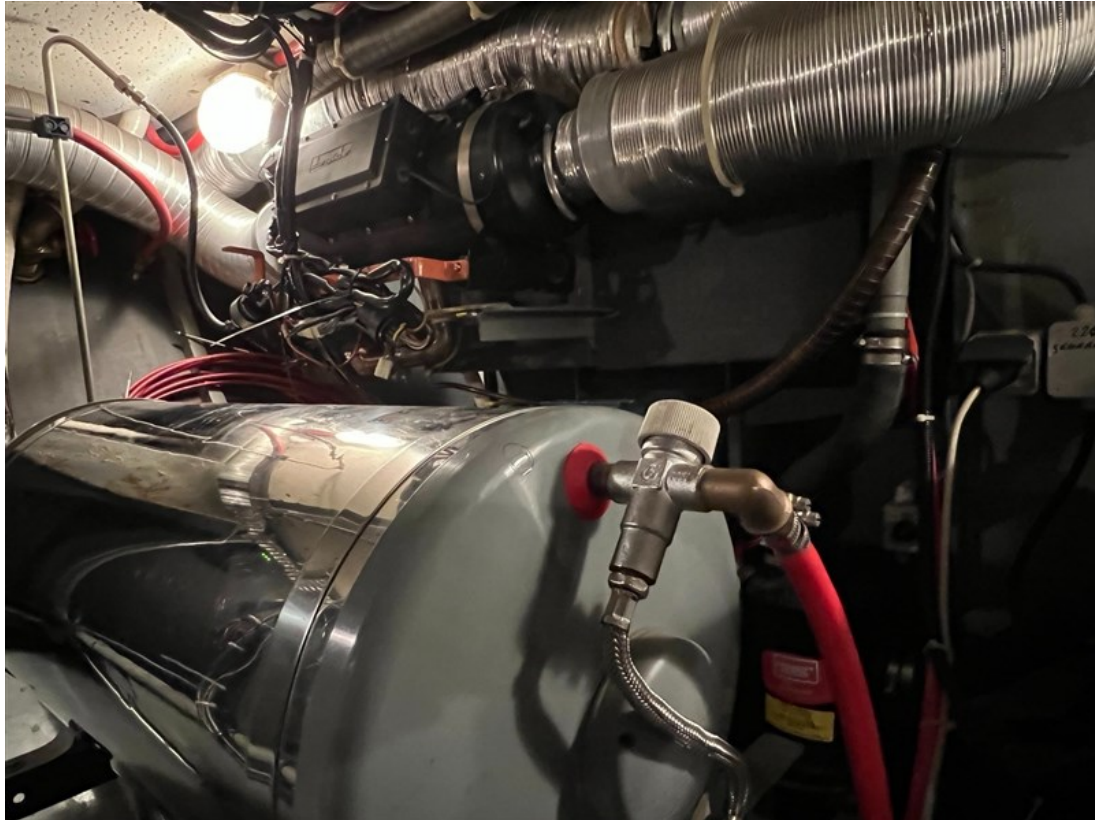

ELBURG YACHTING®

international yachtbrokers

Gegevens worden geacht juist te zijn, doch worden niet gegarandeerd. - Whilst every care has been taken in the preparation of the particulars, their correctness is not guaranteed.

J.P. Broekhovenstraat 37
8081 HB Elburg
The Netherlands

Referentie
B24114260

info@elburgyachting.nl
www.elburgyachting.nl
+31 525 68 68 68