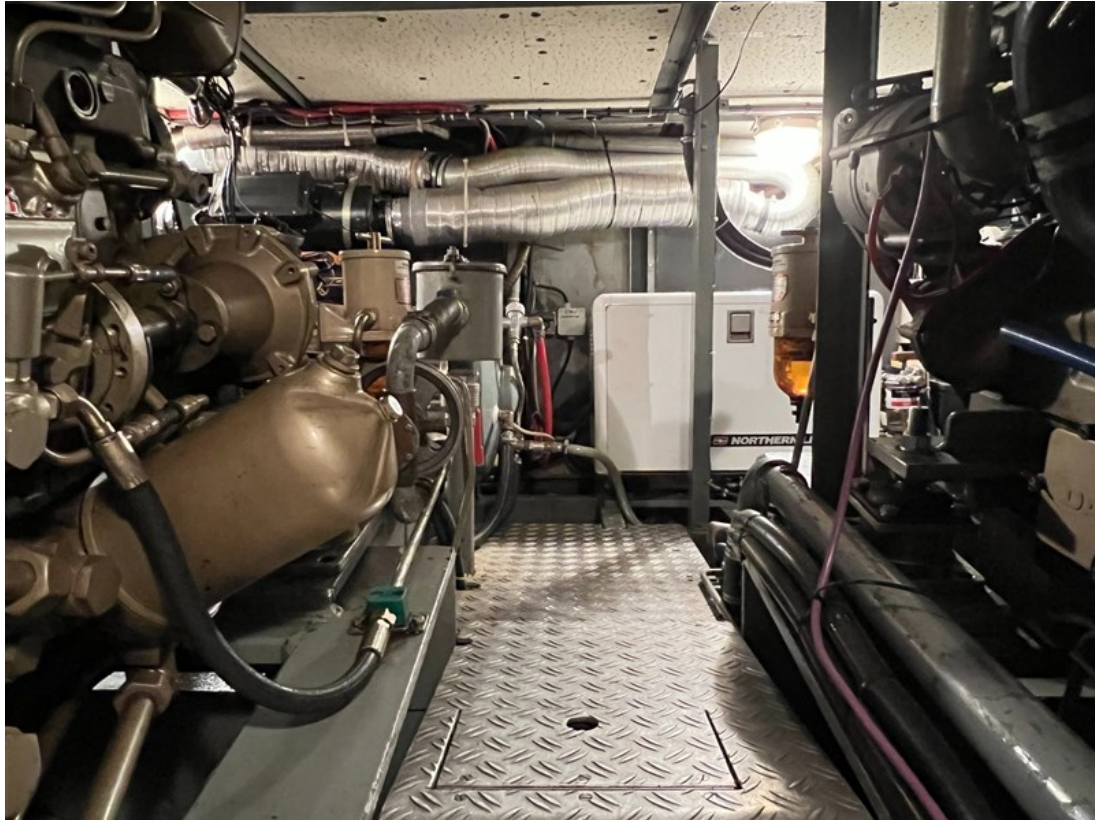

ELBURG YACHTING®

international yachtbrokers

Gegevens worden geacht juist te zijn, doch worden niet gegarandeerd. - Whilst every care has been taken in the preparation of the particulars, their correctness is not guaranteed.

J.P. Broekhovenstraat 37
8081 HB Elburg
The Netherlands

Referentie
B24114260

info@elburgyachting.nl
www.elburgyachting.nl
+31 525 68 68 68