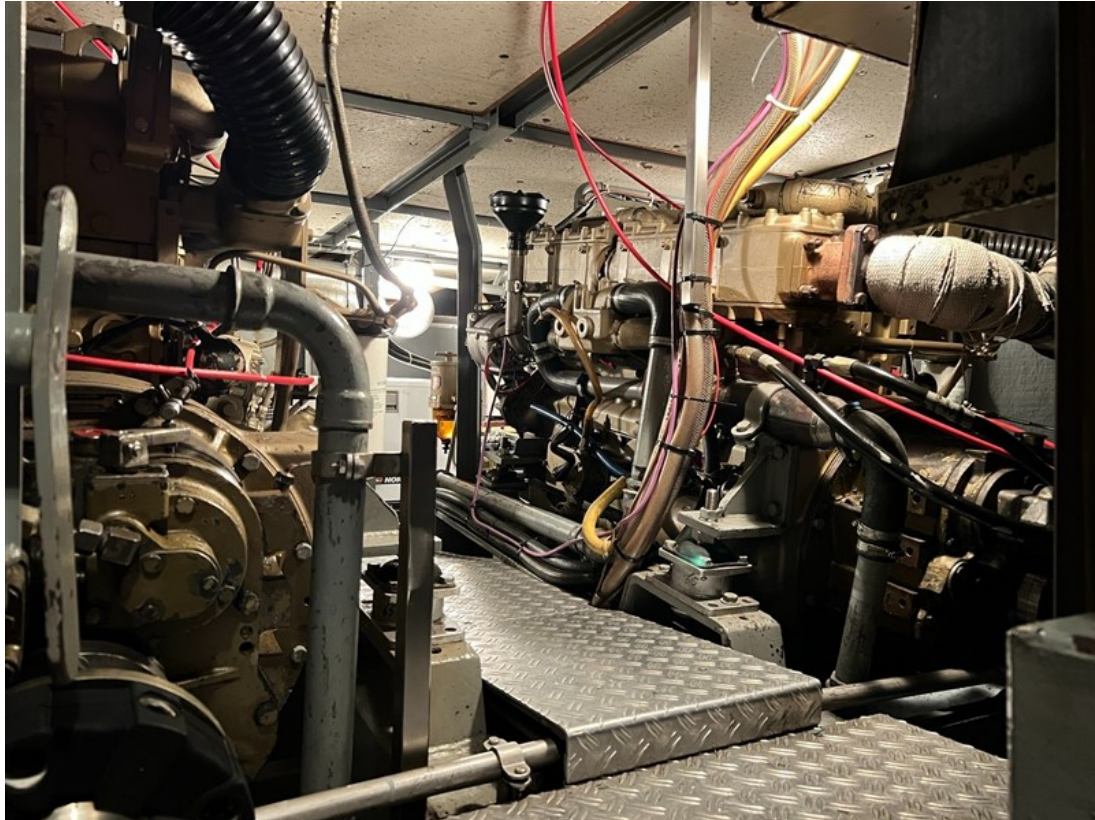

J.P. Broekhovenstraat 37
8081 HB Elburg
The Netherlands

Referentie
B24114260

info@elburgyachting.nl
www.elburgyachting.nl
+31 525 68 68 68

ELBURG YACHTING[®]

international yachtbrokers

Gegevens worden geacht juist te zijn, doch worden niet gegarandeerd. - Whilst every care has been taken in the preparation of the particulars, their correctness is not guaranteed.