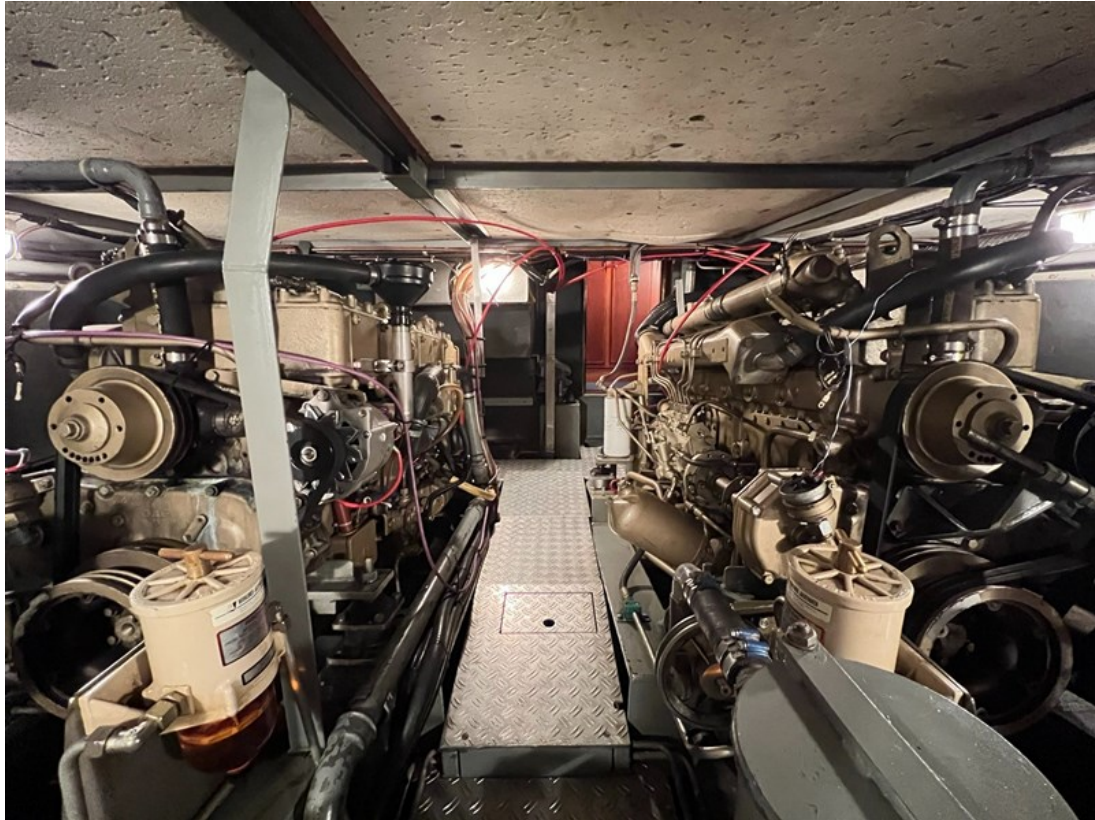

J.P. Broekhovenstraat 37
8081 HB Elburg
The Netherlands

Referentie
B24114260

info@elburgyachting.nl
www.elburgyachting.nl
+31 525 68 68 68

ELBURG YACHTING[®]

international yachtbrokers

Gegevens worden geacht juist te zijn, doch worden niet gegarandeerd. - Whilst every care has been taken in the preparation of the particulars, their correctness is not guaranteed.