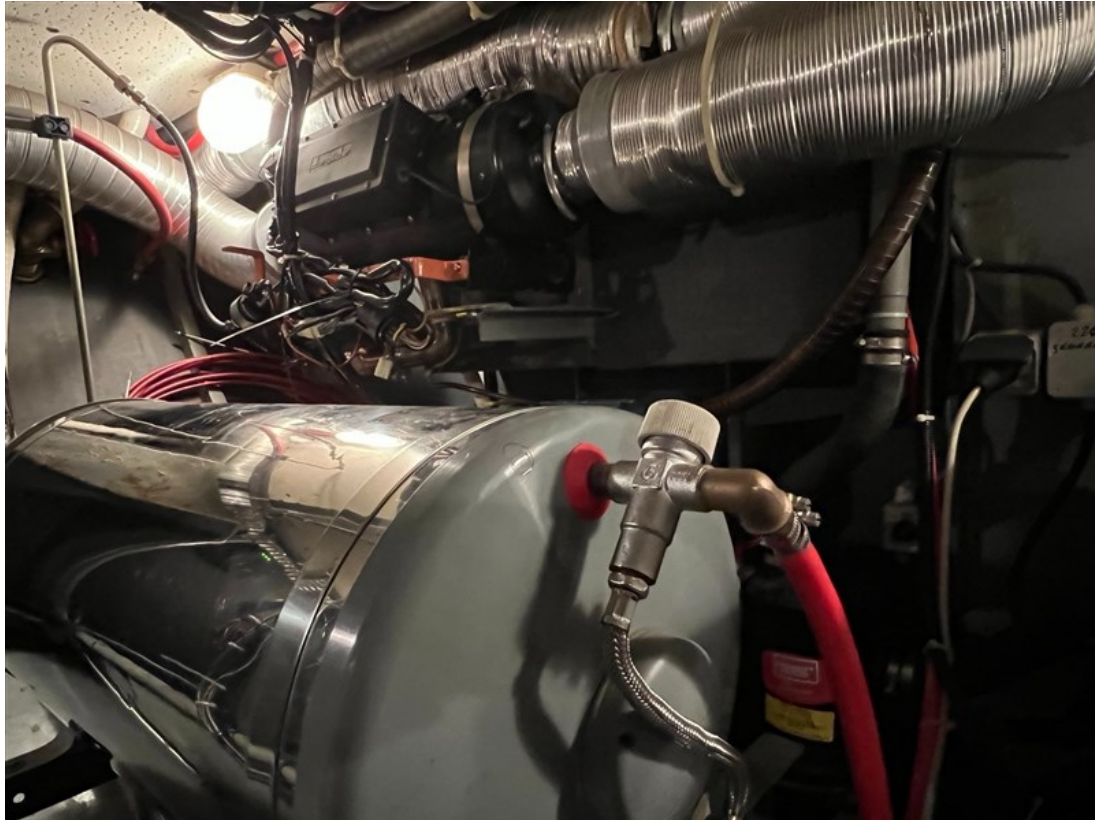

ELBURG YACHTING®

international yachtbrokers

Gegevens worden geacht juist te zijn, doch worden niet gegarandeerd. - Whilst every care has been taken in the preparation of the particulars, their correctness is not guaranteed.

J.P. Broekhovenstraat 37
8081 HB Elburg
The Netherlands

Reference number
B24114260

info@elburgyachting.nl
www.elburgyachting.nl
+31 525 68 68 68