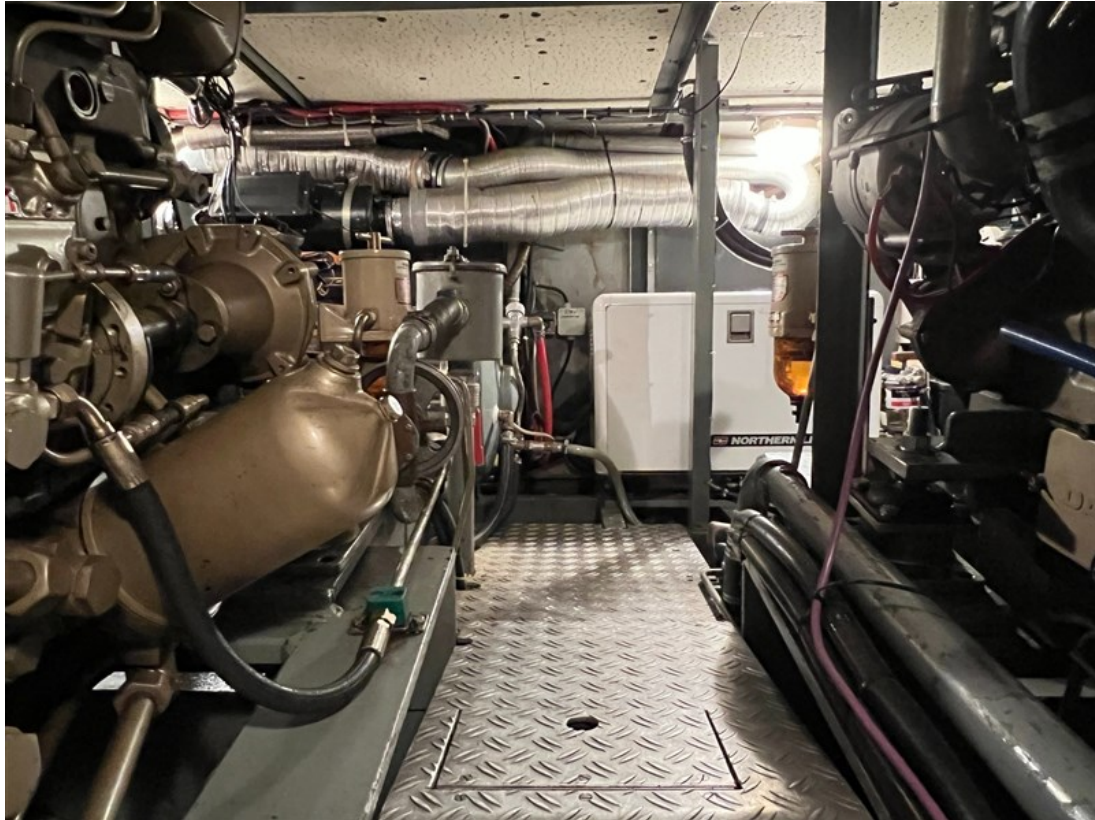

ELBURG YACHTING®

international yachtbrokers

Gegevens worden geacht juist te zijn, doch worden niet gegarandeerd. - Whilst every care has been taken in the preparation of the particulars, their correctness is not guaranteed.

J.P. Broekhovenstraat 37
8081 HB Elburg
The Netherlands

Reference number
B24114260

info@elburgyachting.nl
www.elburgyachting.nl
+31 525 68 68 68