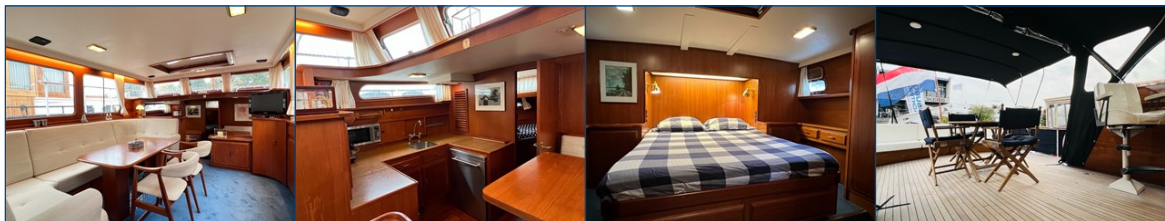

- 📏 Appr. 14.70 x 4.45 x 1.45 m
- 🏢 Klaassen Shipyards - Voorschoten
- 🏢 Klaassen Shipyards - Voorschoten
- 🕒 1989
- € nvt
- 🚗 2 x 156 pk DAF 825M
- 🛖 3 x
- ⚓ On request
- 💡 Just Listed
- € € 269.000,-

Gegevens worden geacht juist te zijn, doch worden niet gegarandeerd. - Whilst every care has been taken in the preparation of the particulars, their correctness is not guaranteed.

J.P. Broekhovenstraat 37
8081 HB Elburg
The Netherlands

Reference number
B24114260

info@elburgyachting.nl
www.elburgyachting.nl
+31 525 68 68 68