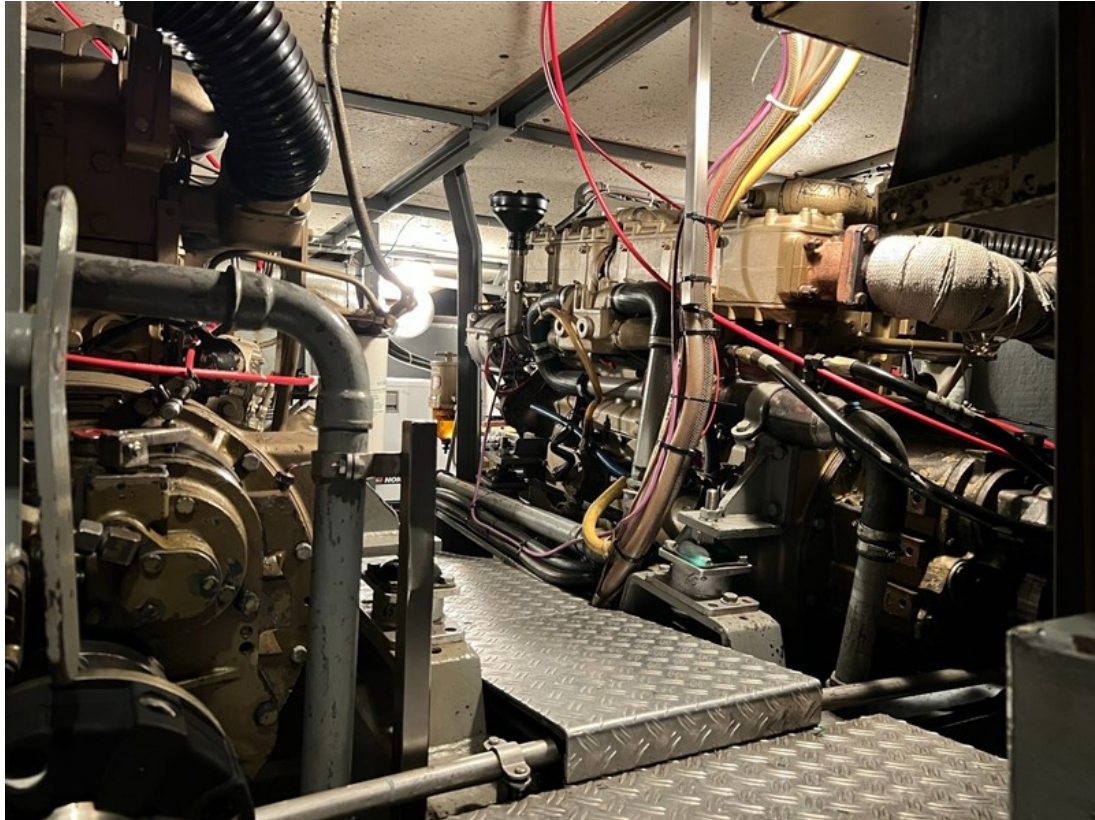

J.P. Broekhovenstraat 37
8081 HB Elburg
The Netherlands

Reference number
B24114260

info@elburgyachting.nl
www.elburgyachting.nl
+31 525 68 68 68

ELBURG YACHTING[®]

international yachtbrokers

Gegevens worden geacht juist te zijn, doch worden niet gegarandeerd. - Whilst every care has been taken in the preparation of the particulars, their correctness is not guaranteed.