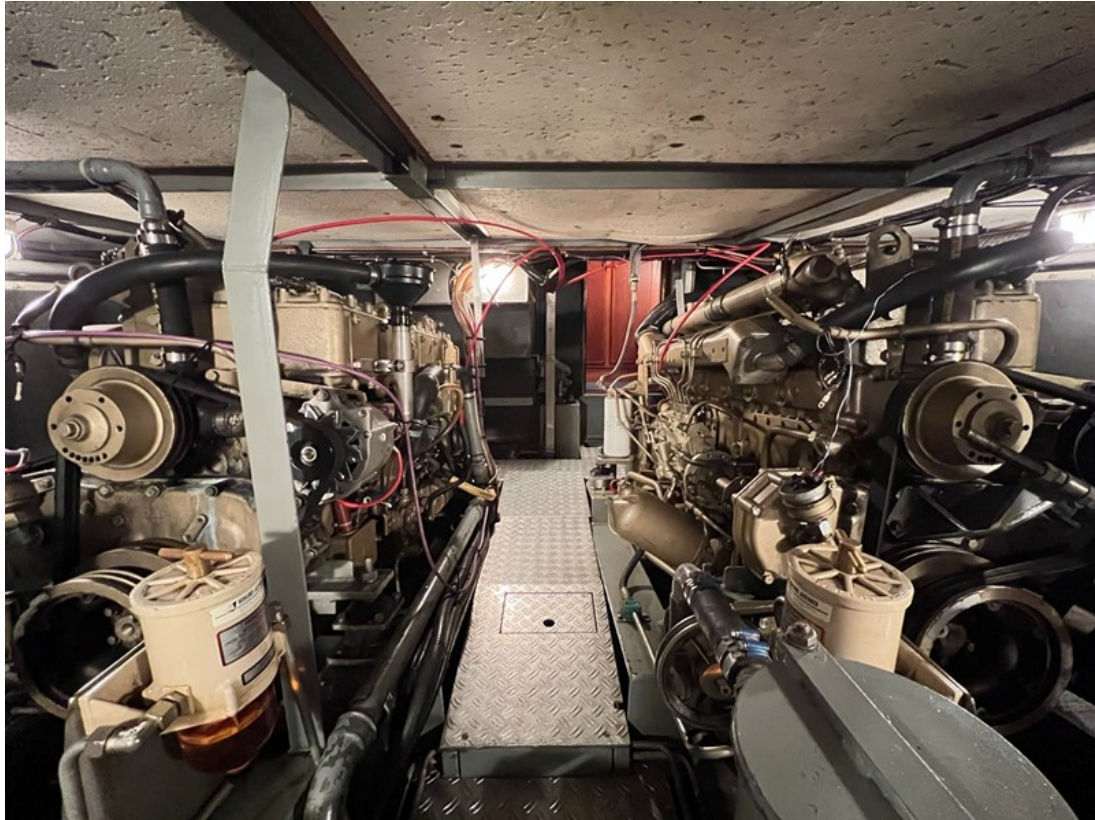

J.P. Broekhovenstraat 37
8081 HB Elburg
The Netherlands

Reference number
B24114260

info@elburgyachting.nl
www.elburgyachting.nl
+31 525 68 68 68

ELBURG YACHTING[®]

international yachtbrokers

Gegevens worden geacht juist te zijn, doch worden niet gegarandeerd. - Whilst every care has been taken in the preparation of the particulars, their correctness is not guaranteed.