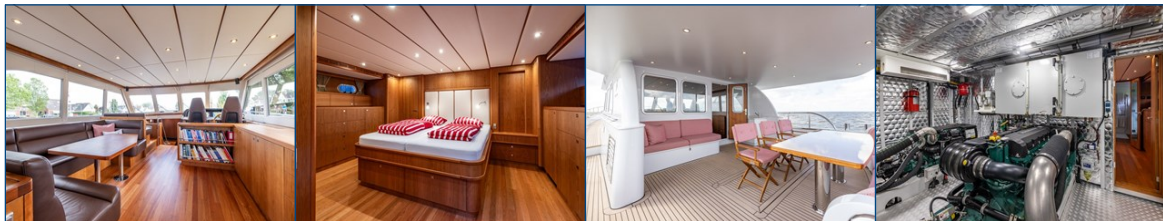

# ELBURG YACHTING®

international yachtbrokers

**Sturier 675 CSL - Long Rang**

- 📏 Appr. 21.95 x 5.75 x 1.75 m
- ⚓ Volharding - Stavoren
- ⚓ Volharding - Stavoren
- 🕒 2023
- CE A
- 🏠 1 x 700 pk Volvo Penta D13
- 🛋️ 2 x
- ⚓ On request
- 💡 Just Listed
- € Price on request