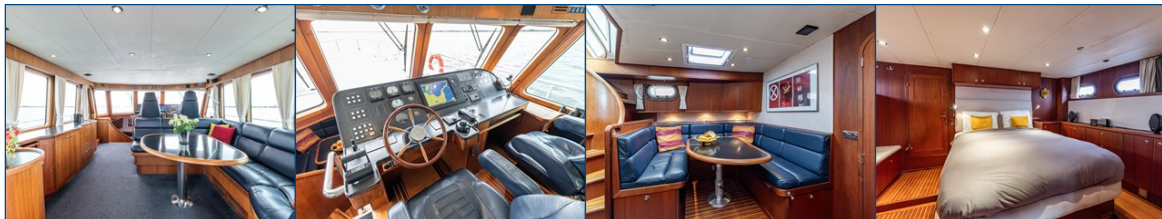

ELBURG YACHTING®

international yachtbrokers

Stentor 1500 - OC

- 📏 Appr. 14.98 x 5.00 x 1.40 m
- 🏭 Stentor Yachts BV - Sneek
- 🚢 Vripack - Sneek
- 🕒 2005
- ⚡ CE A
- 🔧 1 x 230 pk Vetus Deutz DTA67
- 🚰 3 x
- ⚓ On request
- 💡 Sold under condition
- € Price on request