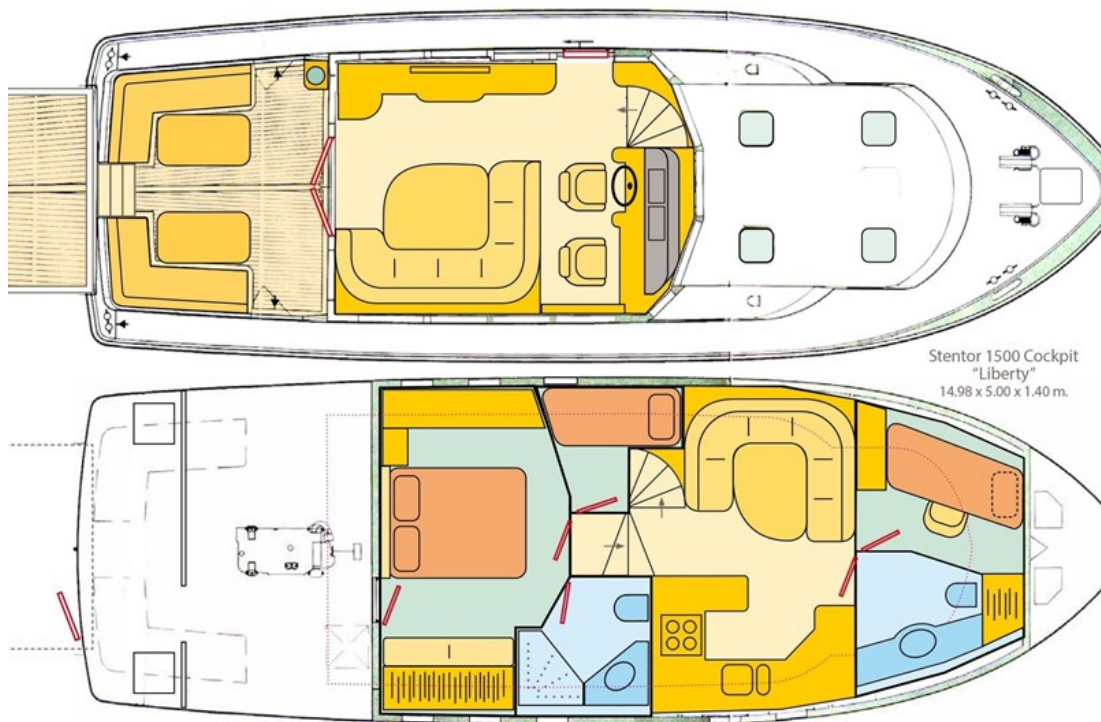

J.P. Broekhovenstraat 37
8081 HB Elburg
The Netherlands

Reference number
B24104255

info@elburgyachting.nl
www.elburgyachting.nl
+31 525 68 68 68

ELBURG YACHTING®

international yachtbrokers

Stentor 1500 Cockpit
"Liberty"
14.98 x 5.00 x 1.40 m.