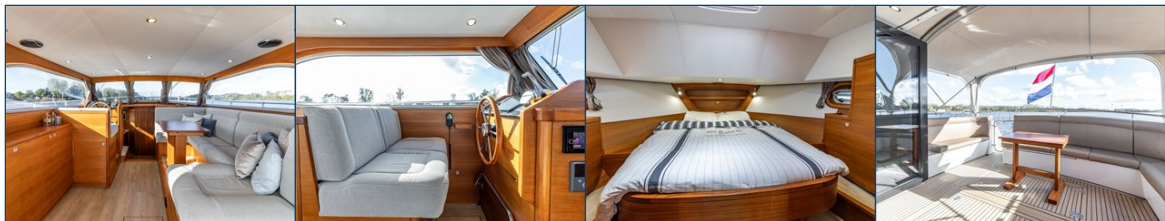

ELBURG YACHTING®

international yachtbrokers

Steeler NG40

- 📏 Appr. 12.38 x 4.26 x 1.00 m
- 🏠 Steeler Yachts - Steenwijk NL
- 🏠 Steeler Yachts - Steenwijk NL
- 🕒 2015
- ⚖️ B
- 🚗 1 x 160 pk Yanmar 6 cilinder
- 🚗 2 x
- ⚓ On request
- 💡 Just Listed
- € € 395.000,-

Reference number
B24104246

info@elburgyachting.nl
www.elburgyachting.nl
+31 525 68 68 68

ELBURG YACHTING®

international yachtbrokers

Elegant Steeler NG40 from the renowned Steeler Yachts yard in Steenwijk (NL). This elegant Steeler is finished in a beautiful and timeless color combination with her Beige painted hull with the white superstructure. She has a beautiful Flexiteak deck and robust stainless steel finishing. From the outside, the Steeler is equipped with a stainless steel sea railing with two railing ports, stainless steel bollards, stainless steel door to the integrated bathing platform. From the spacious cockpit is the ground floor salon + wheelhouse through the doors comfortably accessible. In the salon is the dinette located and the steering position with the two-person cruising bench. The galley is easily accessible from the salon. The galley is spacious and has the necessary equipment and a lot of storage space. The owner's cabin is located at the front of the yacht and is equipped with a double bed in the French arrangement. The guest cabin has a double bed. The wet room is complete with an electric toilet, separate shower with glass door and wash basin with storage space.