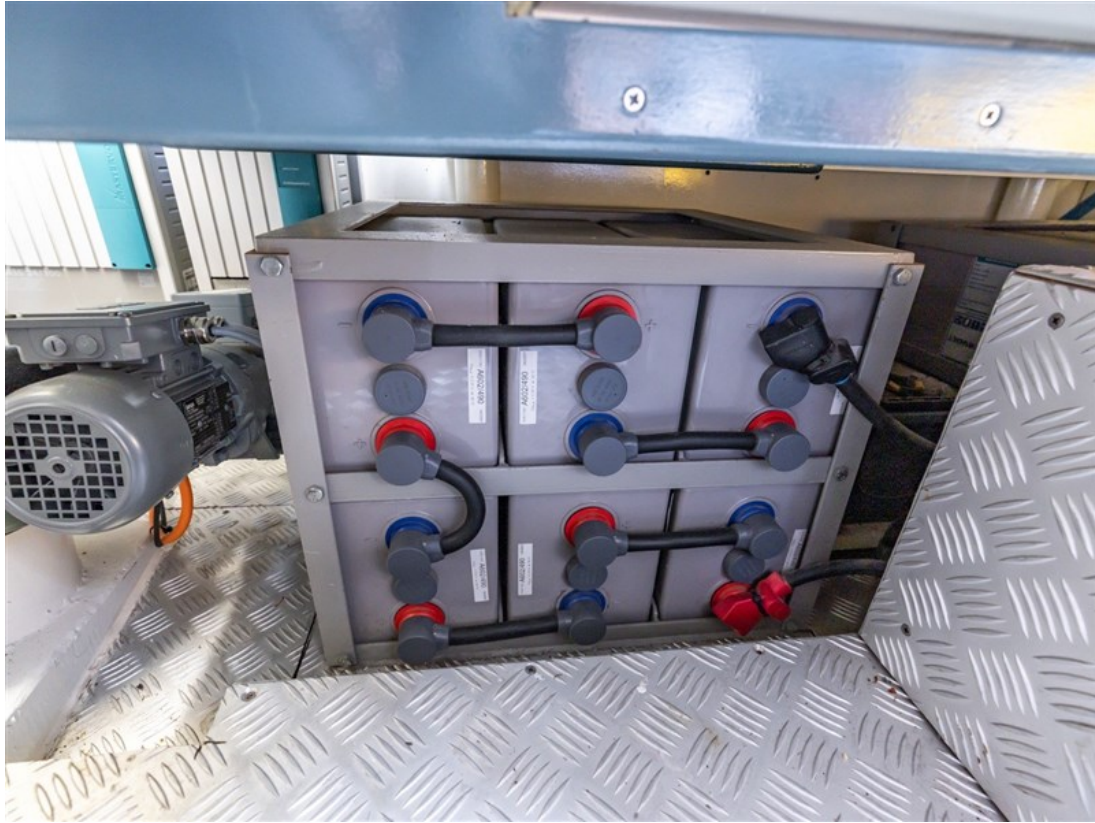

J.P. Broekhovenstraat 37
8081 HB Elburg
The Netherlands

Reference number
B24104245

info@elburgyachting.nl
www.elburgyachting.nl
+31 525 68 68 68

ELBURG YACHTING[®]

international yachtbrokers

Gegevens worden geacht juist te zijn, doch worden niet gegarandeerd. - Whilst every care has been taken in the preparation of the particulars, their correctness is not guaranteed.