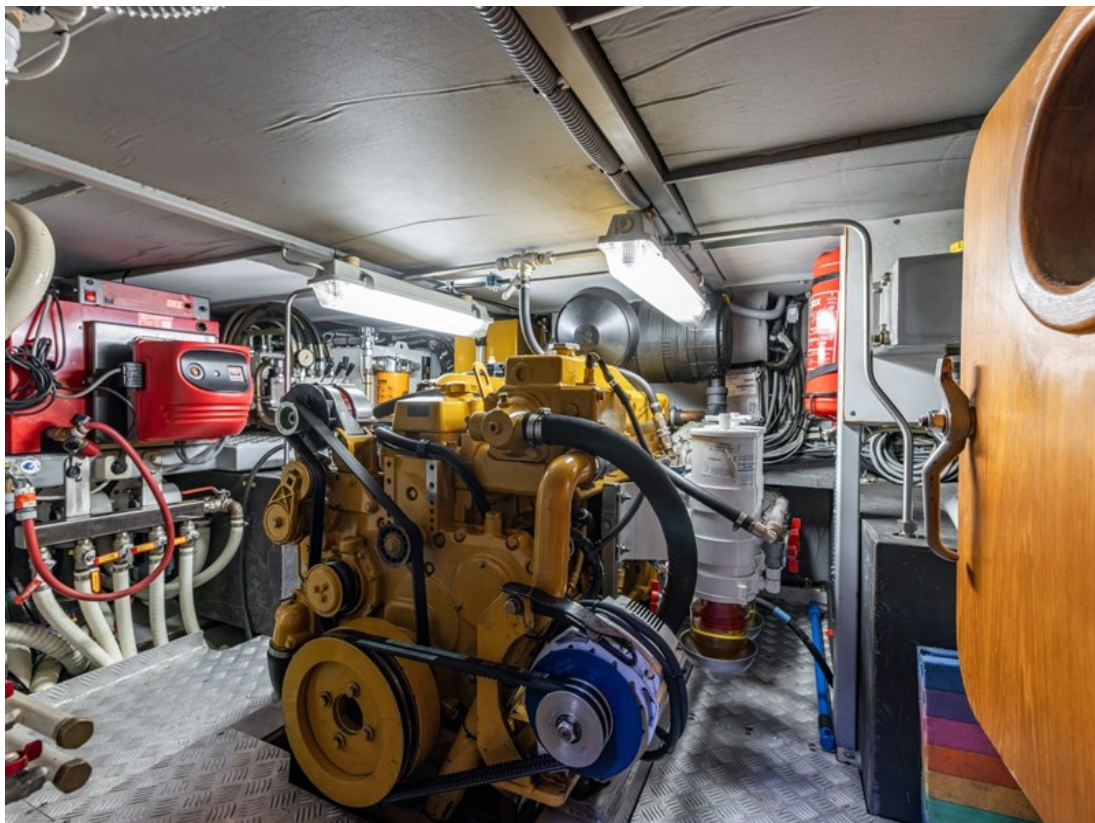

J.P. Broekhovenstraat 37
8081 HB Elburg
The Netherlands

Reference number
B24104245

info@elburgyachting.nl
www.elburgyachting.nl
+31 525 68 68 68

ELBURG YACHTING®

international yachtbrokers

Gegevens worden geacht juist te zijn, doch worden niet gegarandeerd. - Whilst every care has been taken in the preparation of the particulars, their correctness is not guaranteed.