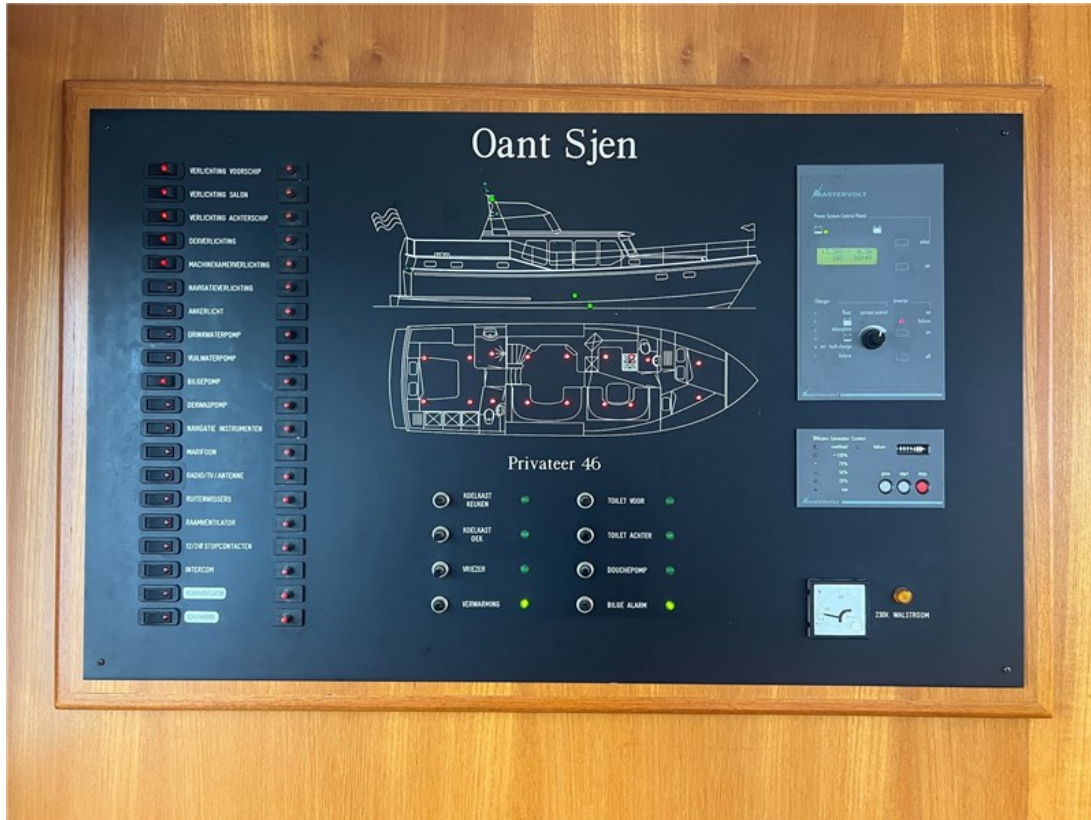

ELBURG YACHTING®

international yachtbrokers

Gegevens worden geacht juist te zijn, doch worden niet gegarandeerd. - Whilst every care has been taken in the preparation of the particulars, their correctness is not guaranteed.

J.P. Broekhovenstraat 37
8081 HB Elburg
The Netherlands

Reference number
B24104244

info@elburgyachting.nl
www.elburgyachting.nl
+31 525 68 68 68