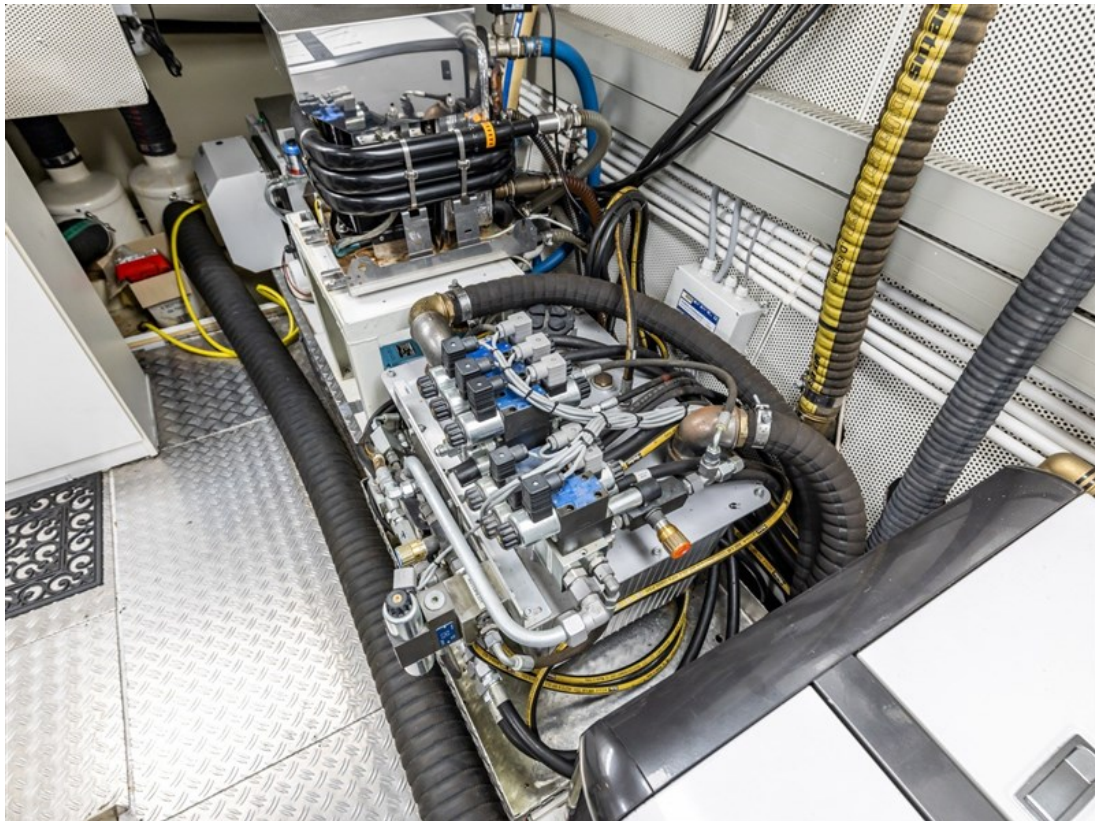

ELBURG YACHTING®

international yachtbrokers

Gegevens worden geacht juist te zijn, doch worden niet gegarandeerd. - Whilst every care has been taken in the preparation of the particulars, their correctness is not guaranteed.

J.P. Broekhovenstraat 37
8081 HB Elburg
The Netherlands

Reference number
B24104242

info@elburgyachting.nl
www.elburgyachting.nl
+31 525 68 68 68