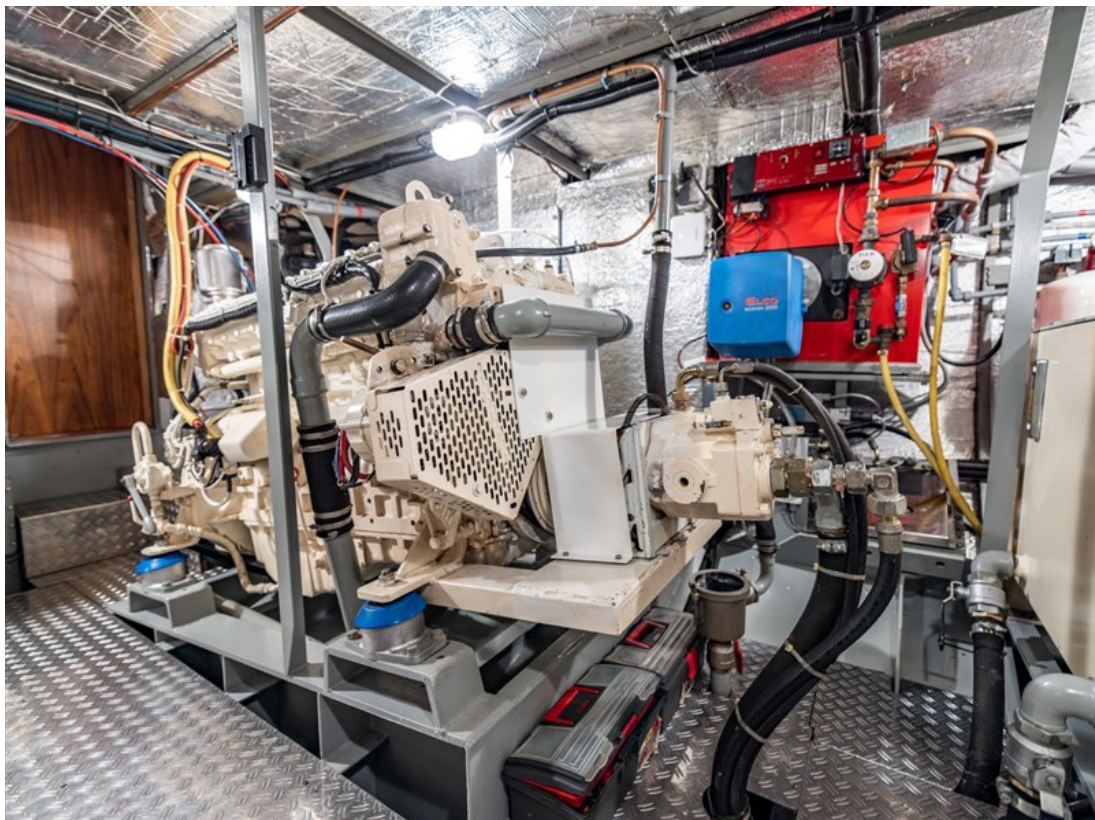

ELBURG YACHTING®

international yachtbrokers

Gegevens worden geacht juist te zijn, doch worden niet gegarandeerd. - Whilst every care has been taken in the preparation of the particulars, their correctness is not guaranteed.

J.P. Broekhovenstraat 37
8081 HB Elburg
The Netherlands

Referentie
B24094238

info@elburgyachting.nl
www.elburgyachting.nl
+31 525 68 68 68