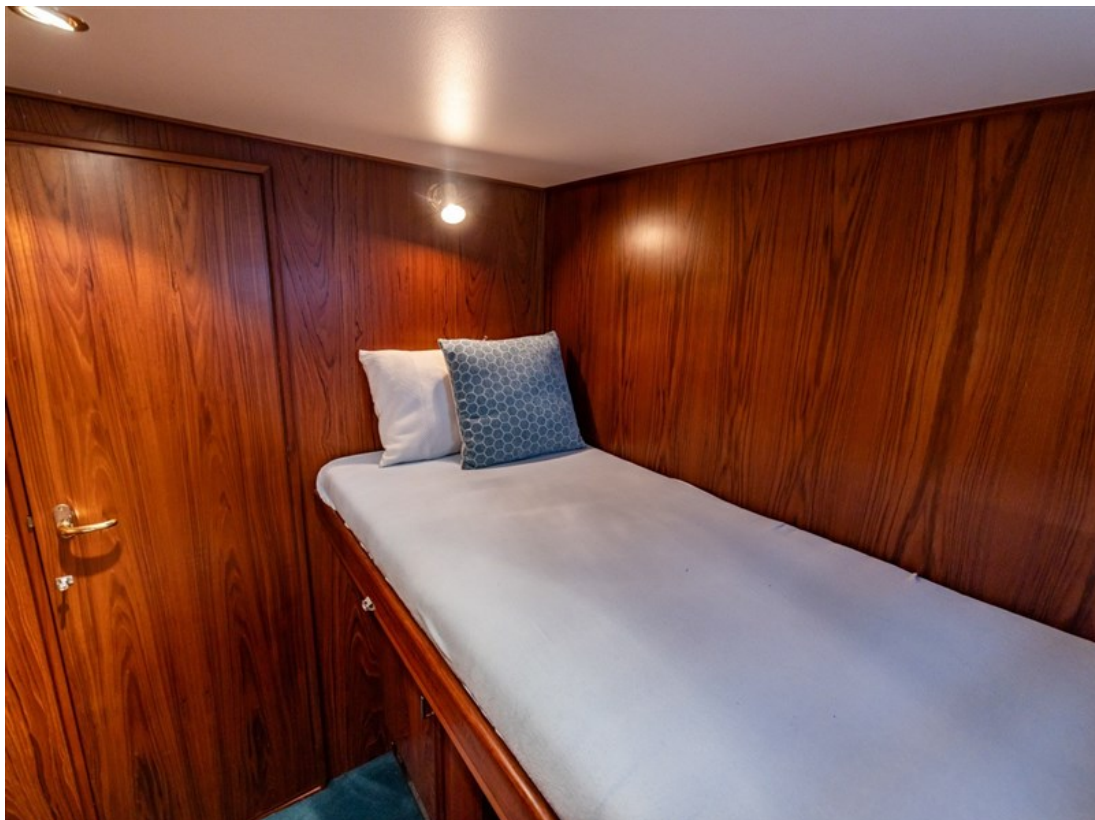

ELBURG YACHTING®

international yachtbrokers

Gegevens worden geacht juist te zijn, doch worden niet gegarandeerd. - Whilst every care has been taken in the preparation of the particulars, their correctness is not guaranteed.

J.P. Broekhovenstraat 37
8081 HB Elburg
The Netherlands

Reference number
B24094238

info@elburgyachting.nl
www.elburgyachting.nl
+31 525 68 68 68