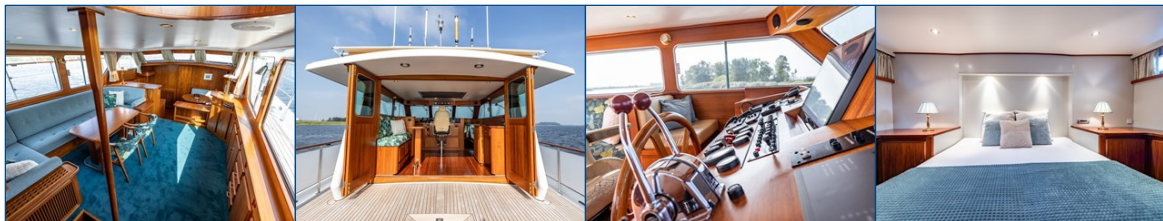

- 📏 Appr. 18.40 x 4.95 x 1.80 m
- 🏭 Klaassen Shipyards - Voorschoten
- 🏭 Klaassen Shipyards - Voorschoten
- 🕒 2002
- Ⓢ B
- 🏭 2 x 220 PK MAN D 2866 E
- 🛋 3 x
- ⚓ Elburg Yachting
- 💡 Just Listed
- € € 545.000,-

Gegevens worden geacht juist te zijn, doch worden niet gegarandeerd. - Whilst every care has been taken in the preparation of the particulars, their correctness is not guaranteed.

J.P. Broekhovenstraat 37
8081 HB Elburg
The Netherlands

Reference number
B24094238

info@elburgyachting.nl
www.elburgyachting.nl
+31 525 68 68 68