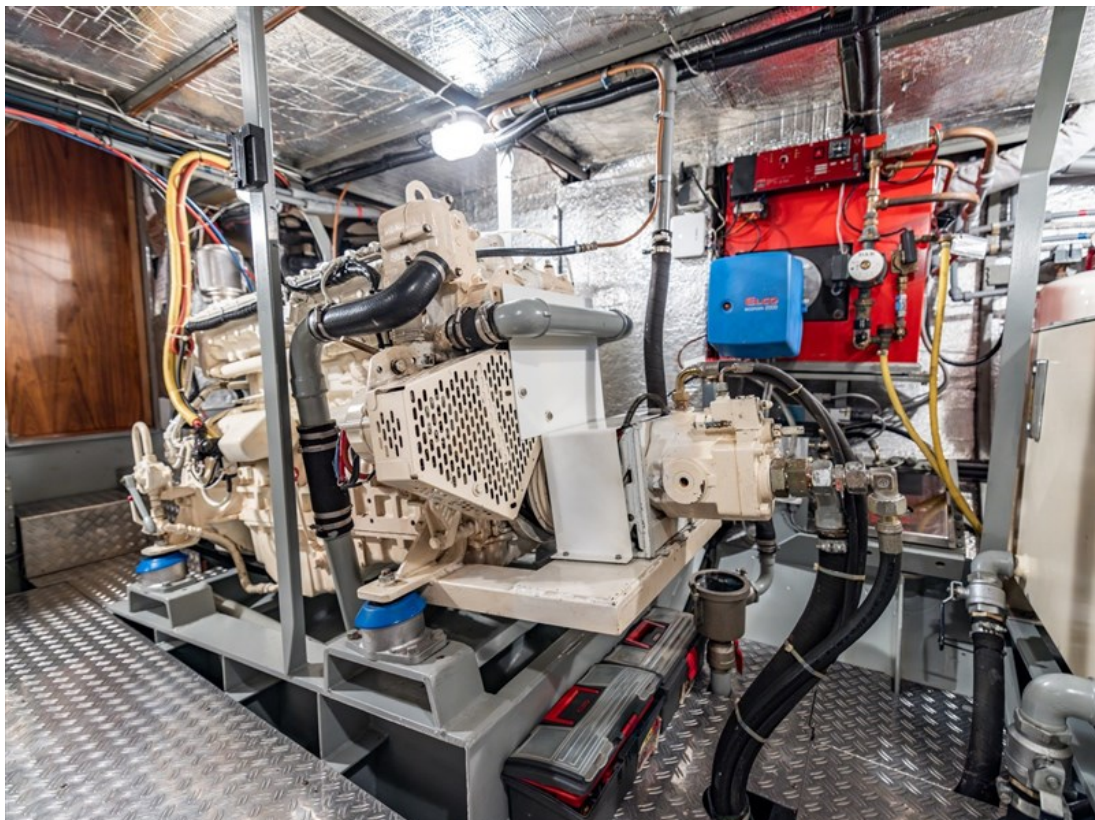

ELBURG YACHTING®

international yachtbrokers

Gegevens worden geacht juist te zijn, doch worden niet gegarandeerd. - Whilst every care has been taken in the preparation of the particulars, their correctness is not guaranteed.

J.P. Broekhovenstraat 37
8081 HB Elburg
The Netherlands

Reference number
B24094238

info@elburgyachting.nl
www.elburgyachting.nl
+31 525 68 68 68