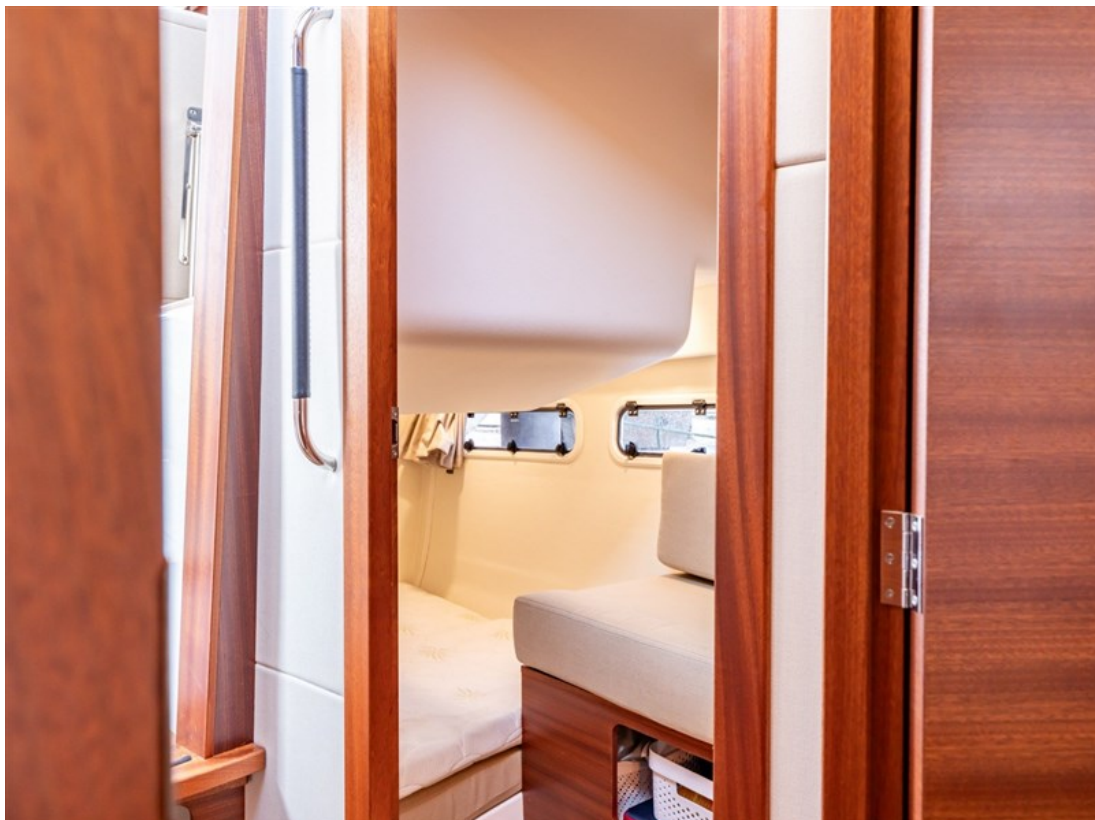

ELBURG YACHTING®

international yachtbrokers

Gegevens worden geacht juist te zijn, doch worden niet gegarandeerd. - Whilst every care has been taken in the preparation of the particulars, their correctness is not guaranteed.

J.P. Broekhovenstraat 37
8081 HB Elburg
The Netherlands

Reference number
B24094236

info@elburgyachting.nl
www.elburgyachting.nl
+31 525 68 68 68