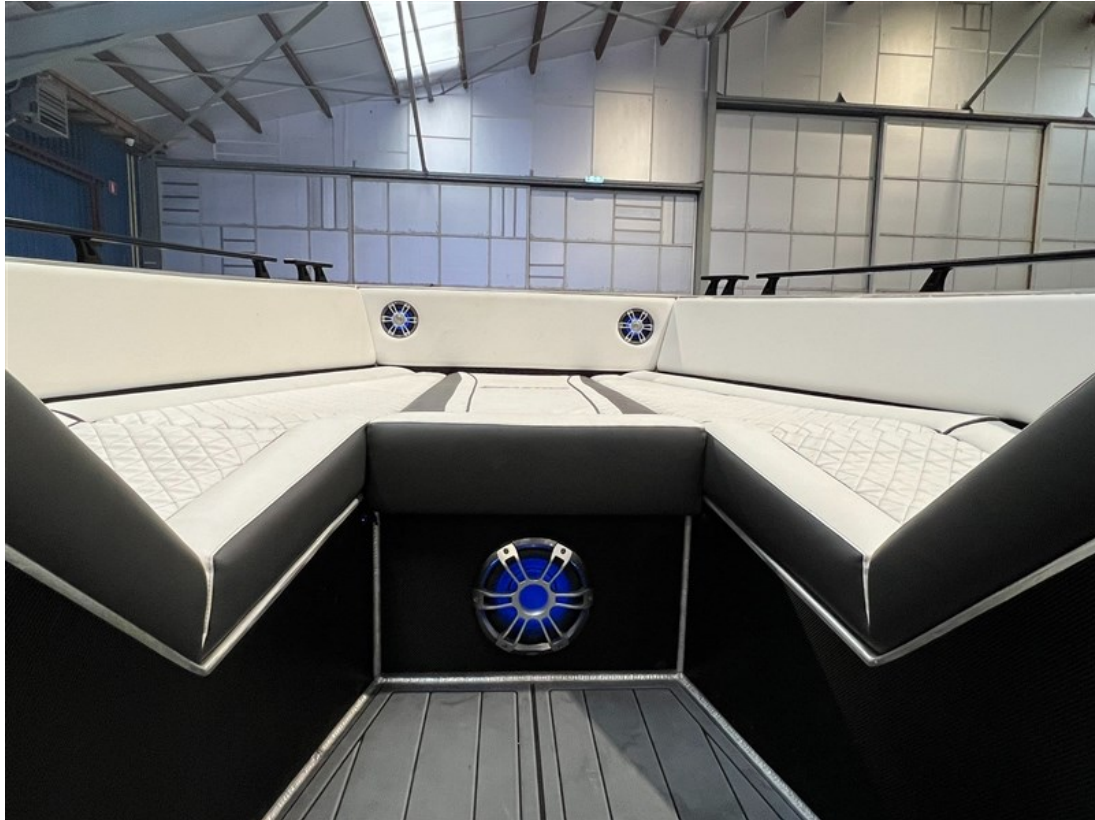

ELBURG YACHTING®

international yachtbrokers

Gegevens worden geacht juist te zijn, doch worden niet gegarandeerd. - Whilst every care has been taken in the preparation of the particulars, their correctness is not guaranteed.

J.P. Broekhovenstraat 37
8081 HB Elburg
The Netherlands

Reference number
B24094235

info@elburgyachting.nl
www.elburgyachting.nl
+31 525 68 68 68