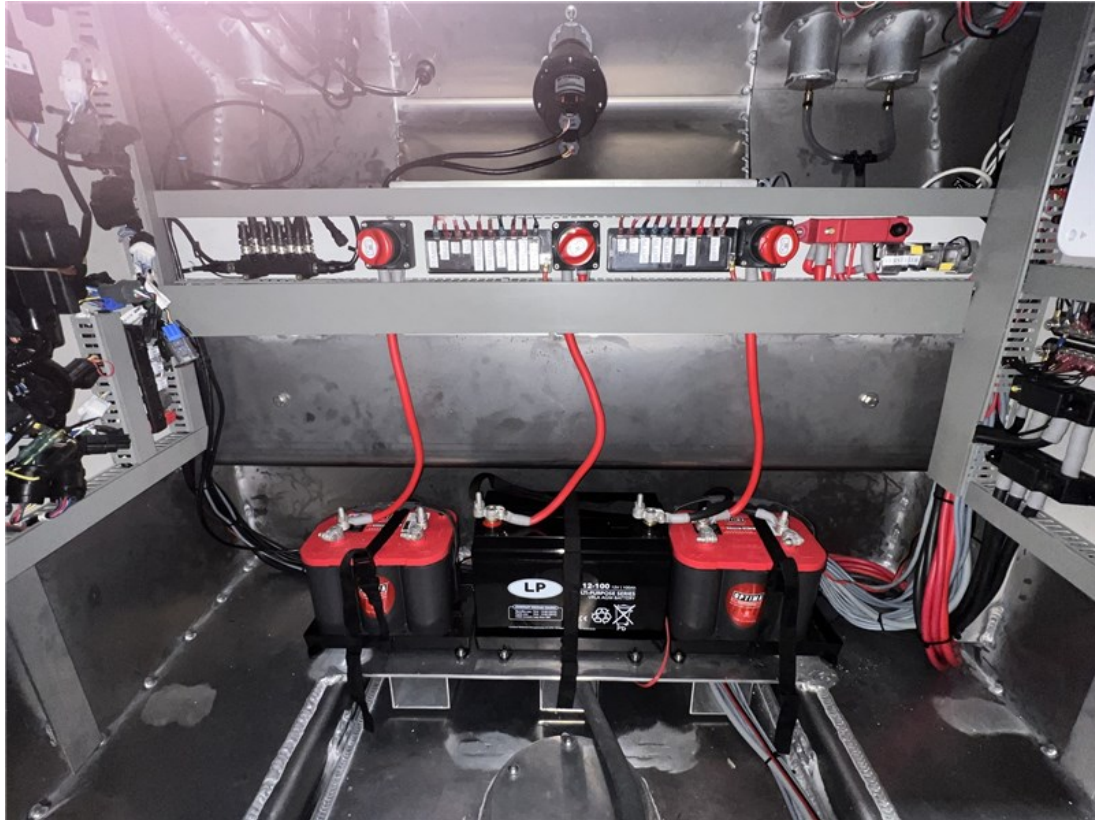

ELBURG YACHTING®

international yachtbrokers

Gegevens worden geacht juist te zijn, doch worden niet gegarandeerd. - Whilst every care has been taken in the preparation of the particulars, their correctness is not guaranteed.

J.P. Broekhovenstraat 37
8081 HB Elburg
The Netherlands

Reference number
B24094235

info@elburgyachting.nl
www.elburgyachting.nl
+31 525 68 68 68