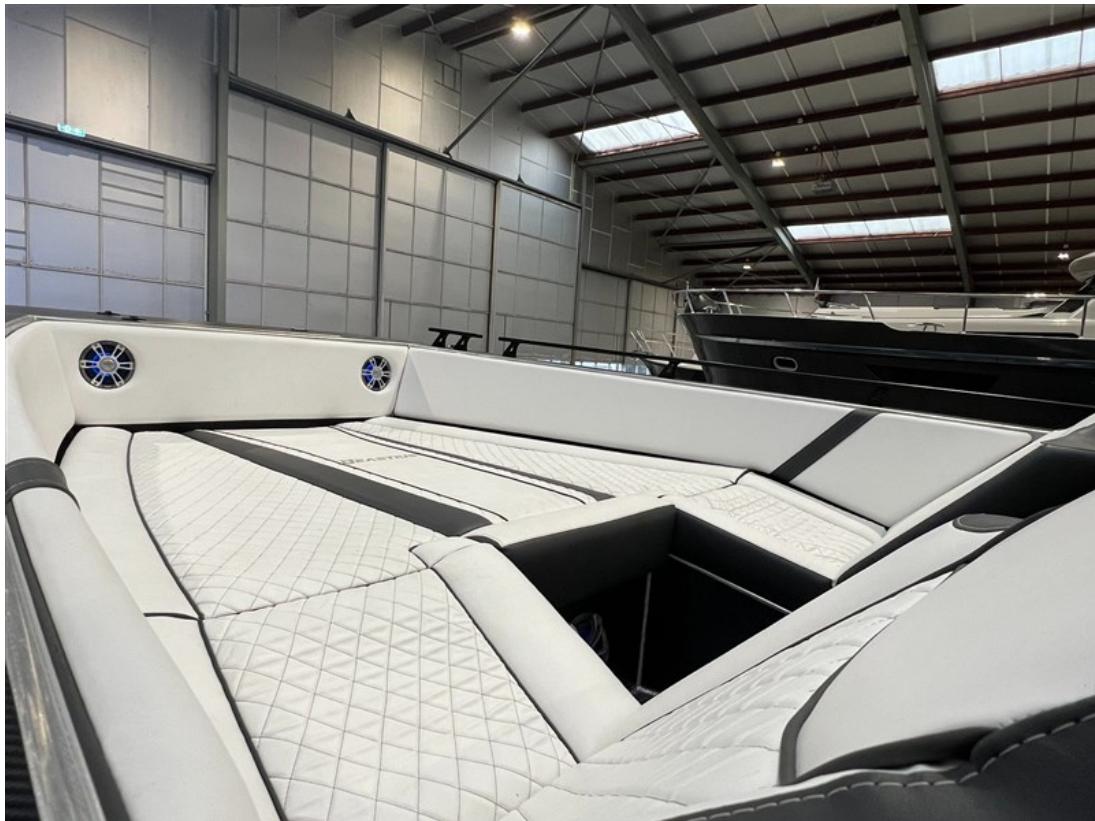

ELBURG YACHTING®

international yachtbrokers

Gegevens worden geacht juist te zijn, doch worden niet gegarandeerd. - Whilst every care has been taken in the preparation of the particulars, their correctness is not guaranteed.

J.P. Broekhovenstraat 37
8081 HB Elburg
The Netherlands

Reference number
B24094235

info@elburgyachting.nl
www.elburgyachting.nl
+31 525 68 68 68