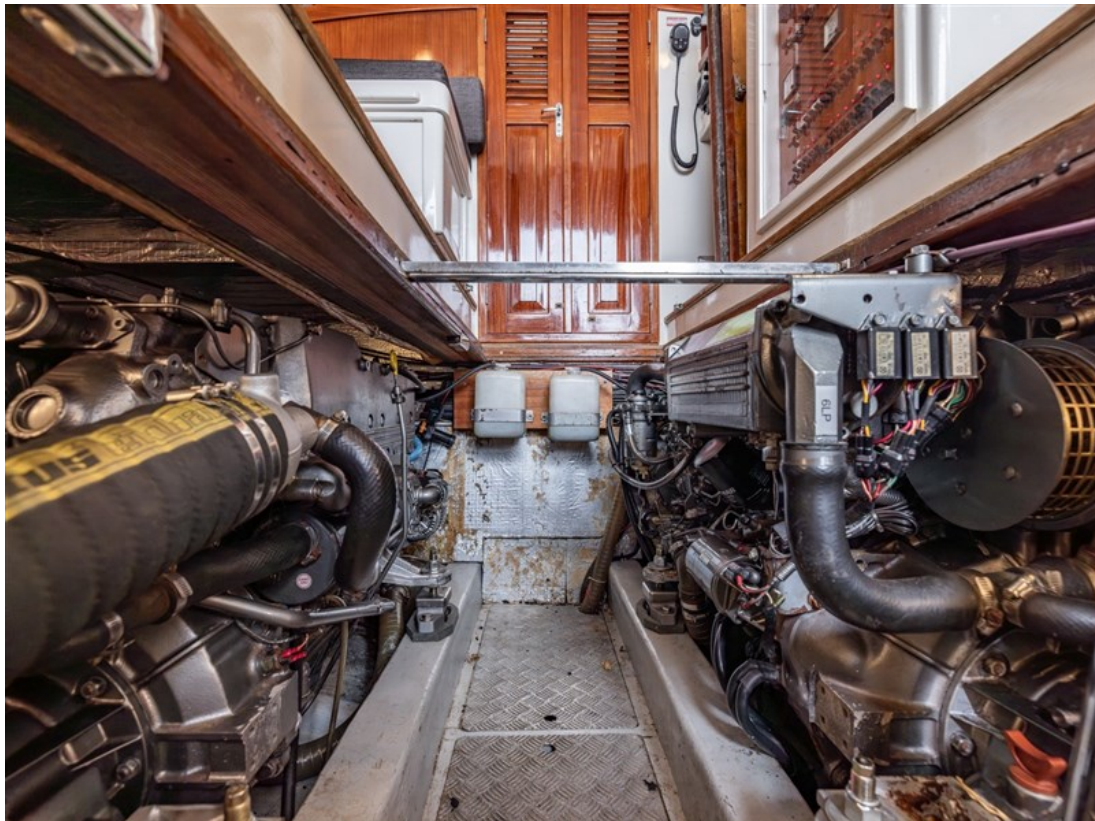

J.P. Broekhovenstraat 37
8081 HB Elburg
The Netherlands

Reference number
B24094232

info@elburgyachting.nl
www.elburgyachting.nl
+31 525 68 68 68

ELBURG YACHTING[®]

international yachtbrokers

Gegevens worden geacht juist te zijn, doch worden niet gegarandeerd. - Whilst every care has been taken in the preparation of the particulars, their correctness is not guaranteed.