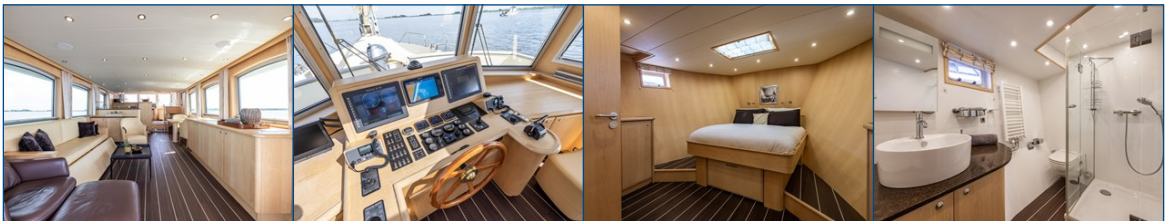

- 📏 Appr. 19.77 x 4.92 x 1.10 m
- ⚓ Wenczek Yacht & Boot Service GMBH
- ⚓ Cantieri Navali Abati Yachts - Italy
- 🕒 2012
- ⚖️ B
- 🚗 2 x 330 pk Volvo Penta D6
- 🛖 3 x
- ⚓ Elburg Yachting
- 💡 Just Listed
- € € 875.000,-

Gegevens worden geacht juist te zijn, doch worden niet gegarandeerd. - Whilst every care has been taken in the preparation of the particulars, their correctness is not guaranteed.

J.P. Broekhovenstraat 37
8081 HB Elburg
The Netherlands

Reference number
B24094230

info@elburgyachting.nl
www.elburgyachting.nl
+31 525 68 68 68