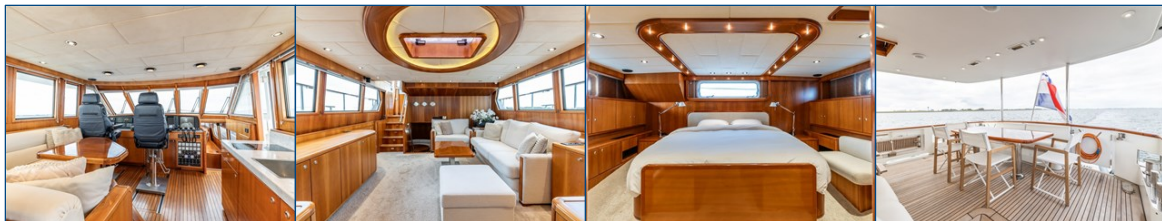

# ELBURG YACHTING®

international yachtbrokers

**Moonen 68 Flybridge**

- 📏 Appr. 20.60 x 5.40 x 1.90 m
- 🏢 Moonen Shipyards - Den Bosch
- 🏢 Moonen Shipyards - Den Bosch
- 🕒 1998
- ☑ nvt
- 🏎 2 x 252 pk MAN D2866E
- 🚗 3 x
- ⚓ On request
- 💡 Just Listed
- € € 975.000,-