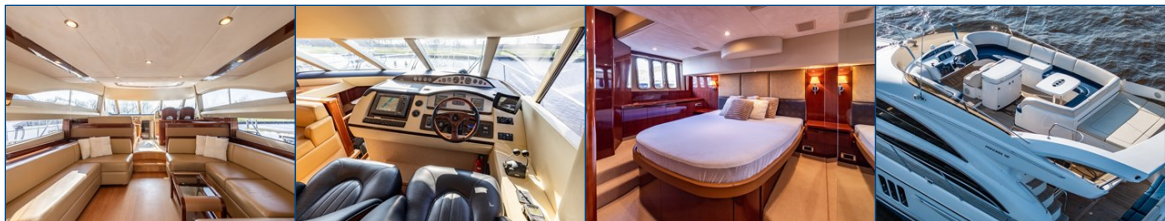

- 📏 Appr. 17.58 x 4.83 x 1.27 m
- ✂️ Princess Yachts - UK
- ⚓ Princess Yachts - UK
- 🕒 2007
- ⚖️ B
- 🚗 2 x 775 pk Volvo Penta D12
- 🛖 3 + 1 x crew
- ⚓ Elburg Yachting
- 💡 For sale
- € € 645.000,-

Gegevens worden geacht juist te zijn, doch worden niet gegarandeerd. - Whilst every care has been taken in the preparation of the particulars, their correctness is not guaranteed.

J.P. Broekhovenstraat 37
8081 HB Elburg
The Netherlands

Reference number
B24094221

info@elburgyachting.nl
www.elburgyachting.nl
+31 525 68 68 68