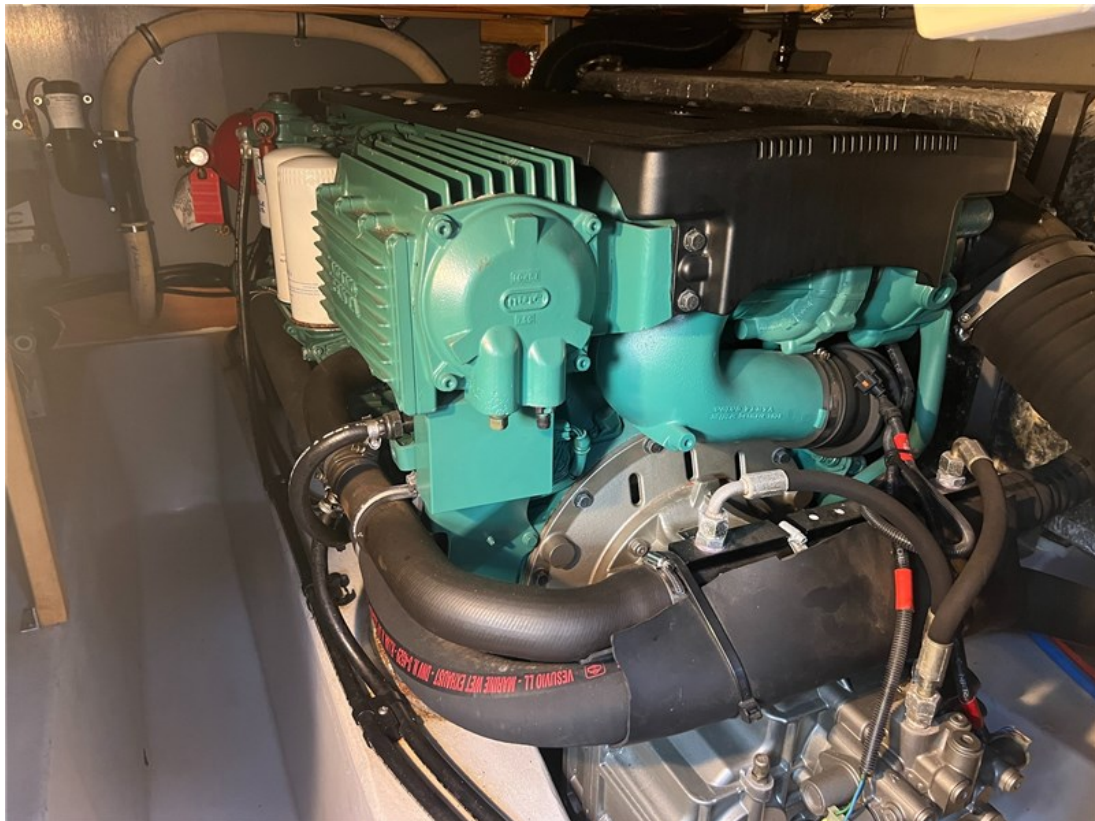

ELBURG YACHTING®

international yachtbrokers

Gegevens worden geacht juist te zijn, doch worden niet gegarandeerd. - Whilst every care has been taken in the preparation of the particulars, their correctness is not guaranteed.

J.P. Broekhovenstraat 37
8081 HB Elburg
The Netherlands

Referentie
B24084220

info@elburgyachting.nl
www.elburgyachting.nl
+31 525 68 68 68