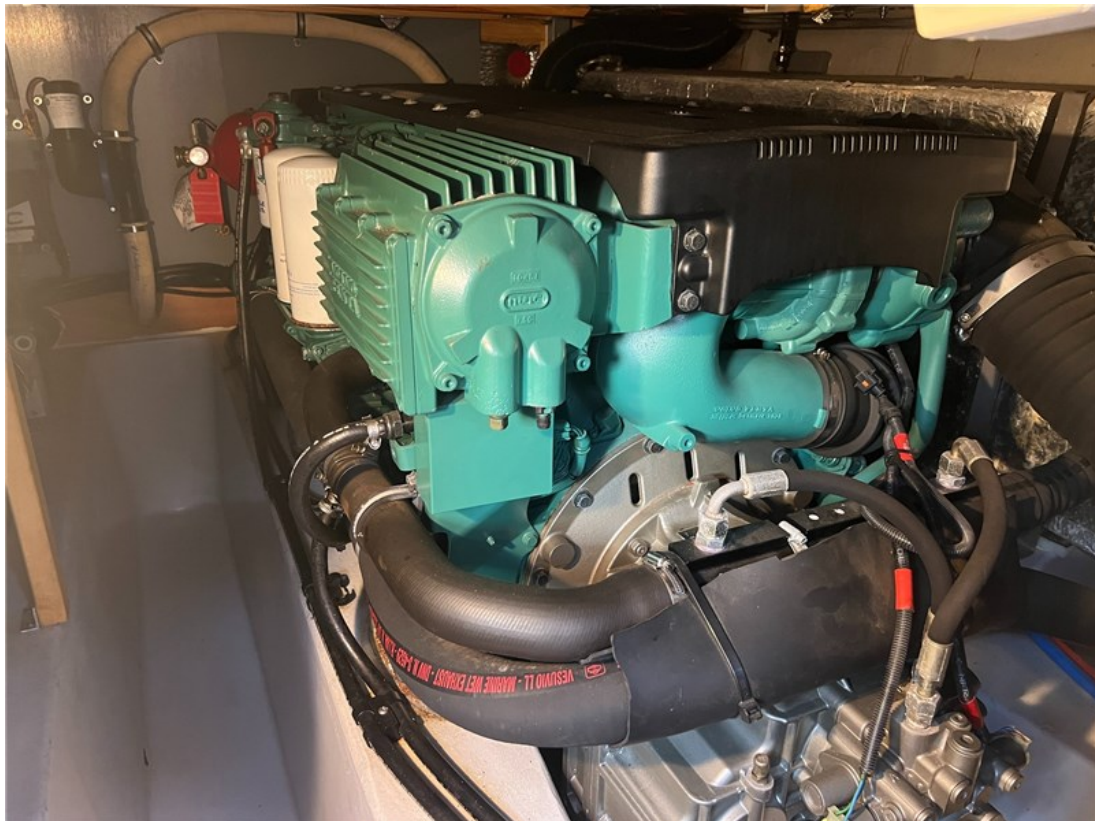

J.P. Broekhovenstraat 37
8081 HB Elburg
The Netherlands

Reference number
B24084220

info@elburgyachting.nl
www.elburgyachting.nl
+31 525 68 68 68

ELBURG YACHTING[®]

international yachtbrokers

Gegevens worden geacht juist te zijn, doch worden niet gegarandeerd. - Whilst every care has been taken in the preparation of the particulars, their correctness is not guaranteed.