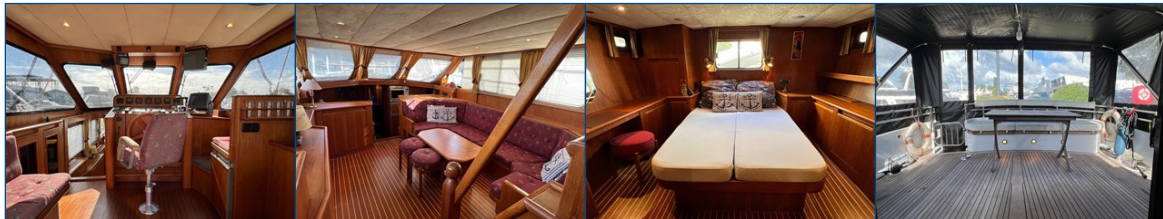

- 📏 Appr. 15.40 x 4.23 x 1.22 m
- 🏢 Altena Yachting BV - Geertruidenberg
- 🏢 Altena Yachting BV - Geertruidenberg
- 🕒 1997
- ⚖️ nvt
- 🏭 2 x 159 pk Vetus Deutz
- 🛋️ 3 x
- ⚓ Elburg Yachting
- 💡 Just Listed
- € € 279.000,-

Gegevens worden geacht juist te zijn, doch worden niet gegarandeerd. - Whilst every care has been taken in the preparation of the particulars, their correctness is not guaranteed.

J.P. Broekhovenstraat 37
8081 HB Elburg
The Netherlands

Reference number
B24084215

info@elburgyachting.nl
www.elburgyachting.nl
+31 525 68 68 68