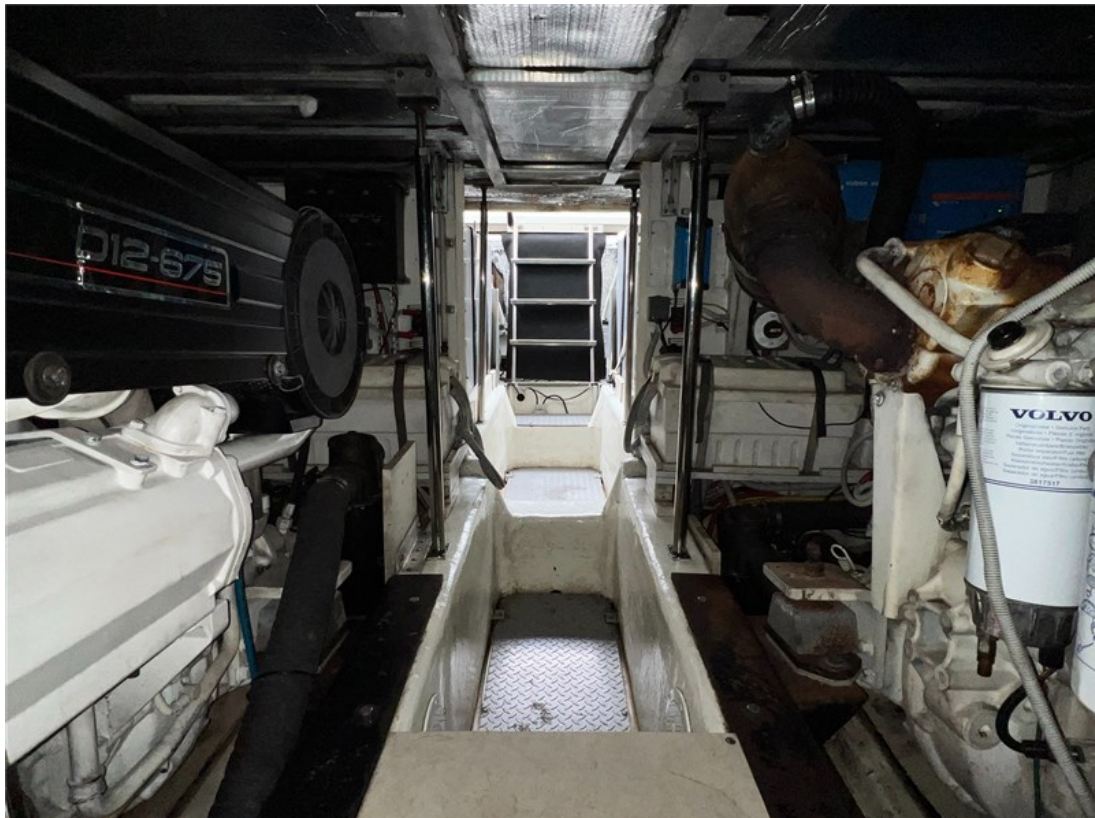

J.P. Broekhovenstraat 37
8081 HB Elburg
The Netherlands

Reference number
B24084212

info@elburgyachting.nl
www.elburgyachting.nl
+31 525 68 68 68

ELBURG YACHTING®

international yachtbrokers

Gegevens worden geacht juist te zijn, doch worden niet gegarandeerd. - Whilst every care has been taken in the preparation of the particulars, their correctness is not guaranteed.