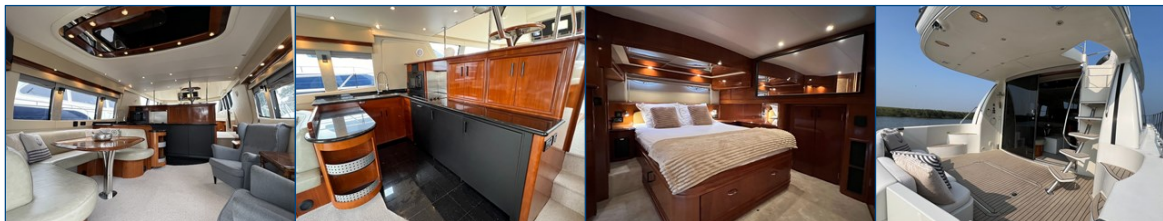

- 📏 Appr. 18.20 x 4.70 x 1.45 m
- ✂️ Carver Yachts - Wisconsin - USA
- ⚓ Carver Yachts - Wisconsin - USA
- 🕒 2004
- ⚖️ B
- 🚗 2 x 675 pk Volvo Penta D12
- 🚢 3 x
- ⚓ Elburg Yachting
- 💡 Just Listed
- € € 395.000,-

Gegevens worden geacht juist te zijn, doch worden niet gegarandeerd. - Whilst every care has been taken in the preparation of the particulars, their correctness is not guaranteed.

J.P. Broekhovenstraat 37
8081 HB Elburg
The Netherlands

Reference number
B24084212

info@elburgyachting.nl
www.elburgyachting.nl
+31 525 68 68 68