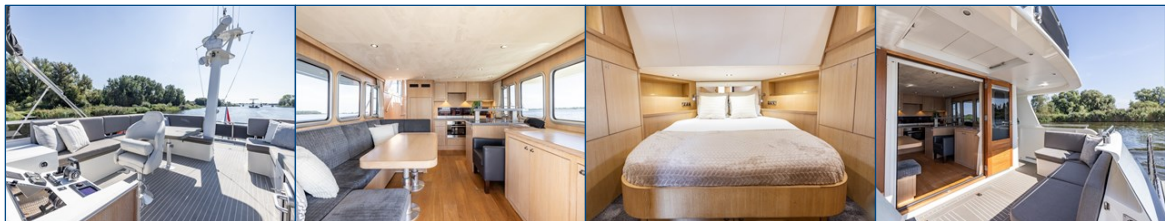

- 📏 Appr. 14.99 x 4.90 x 1.45 m
- 🚢 Privateer Yachts - Uitwellingerga
- 🏗️ VanEesch Naval Architecture
- 🕒 2017
- ⚡ CE A
- 🚗 2 x 160 pk John Deere 4045 AFM85-M1
- 🛖 3 x
- ⚓ Elburg Yachting
- 💡 Just Listed
- € € 990.000,-

Gegevens worden geacht juist te zijn, doch worden niet gegarandeerd. - Whilst every care has been taken in the preparation of the particulars, their correctness is not guaranteed.

J.P. Broekhovenstraat 37
8081 HB Elburg
The Netherlands

Reference number
B24084211

info@elburgyachting.nl
www.elburgyachting.nl
+31 525 68 68 68