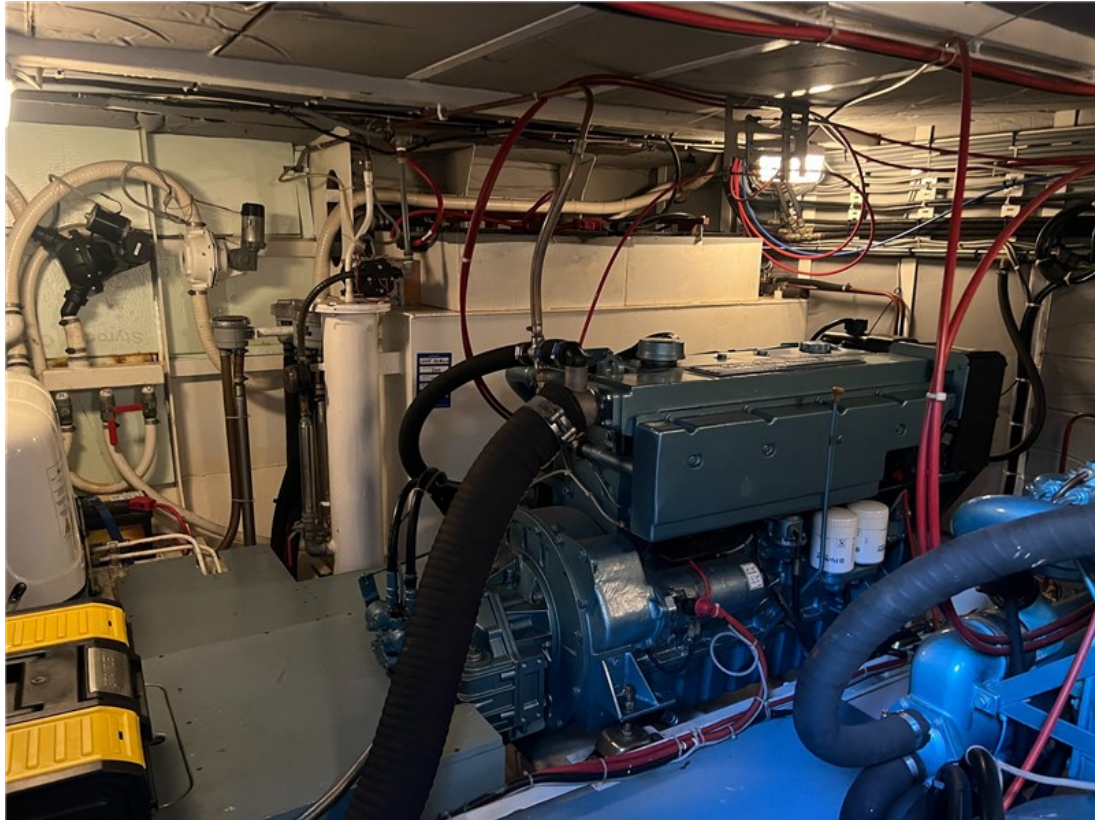

ELBURG YACHTING®

international yachtbrokers

Gegevens worden geacht juist te zijn, doch worden niet gegarandeerd. - Whilst every care has been taken in the preparation of the particulars, their correctness is not guaranteed.

J.P. Broekhovenstraat 37
8081 HB Elburg
The Netherlands

Reference number
B24084210

info@elburgyachting.nl
www.elburgyachting.nl
+31 525 68 68 68