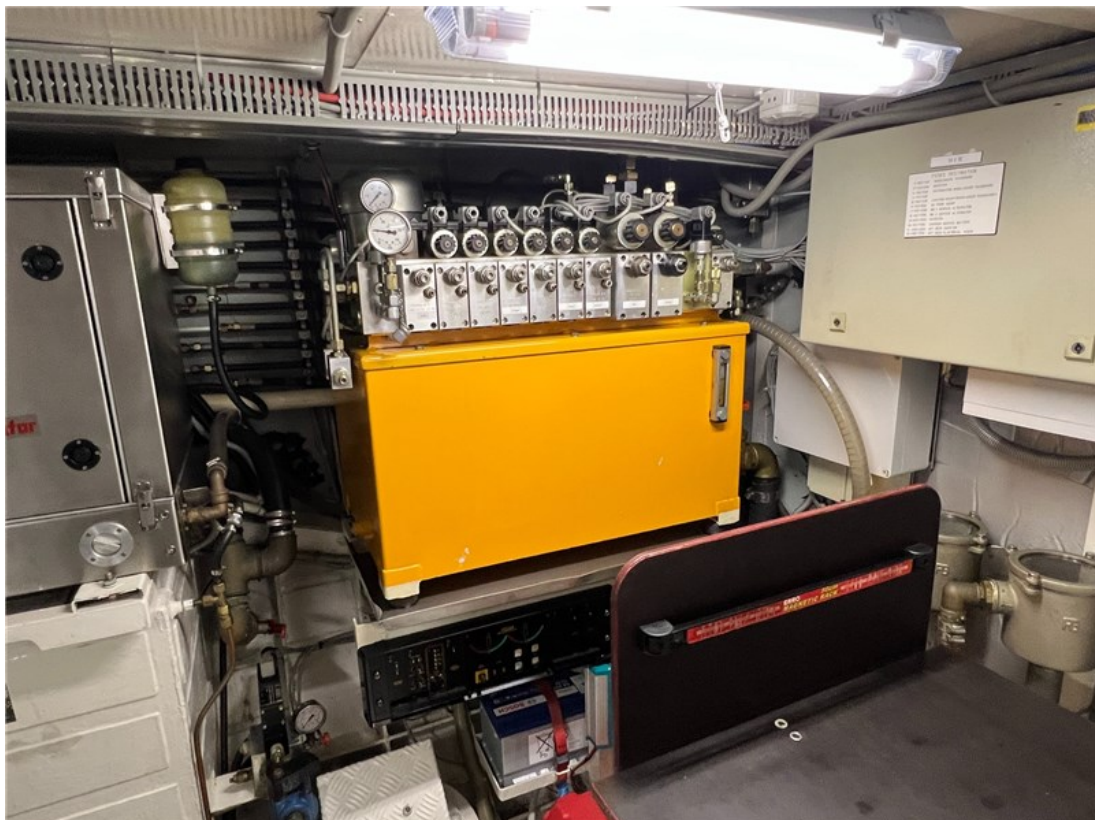

J.P. Broekhovenstraat 37
8081 HB Elburg
The Netherlands

Reference number
B24084206

info@elburgyachting.nl
www.elburgyachting.nl
+31 525 68 68 68

ELBURG YACHTING®

international yachtbrokers

Gegevens worden geacht juist te zijn, doch worden niet gegarandeerd. - Whilst every care has been taken in the preparation of the particulars, their correctness is not guaranteed.