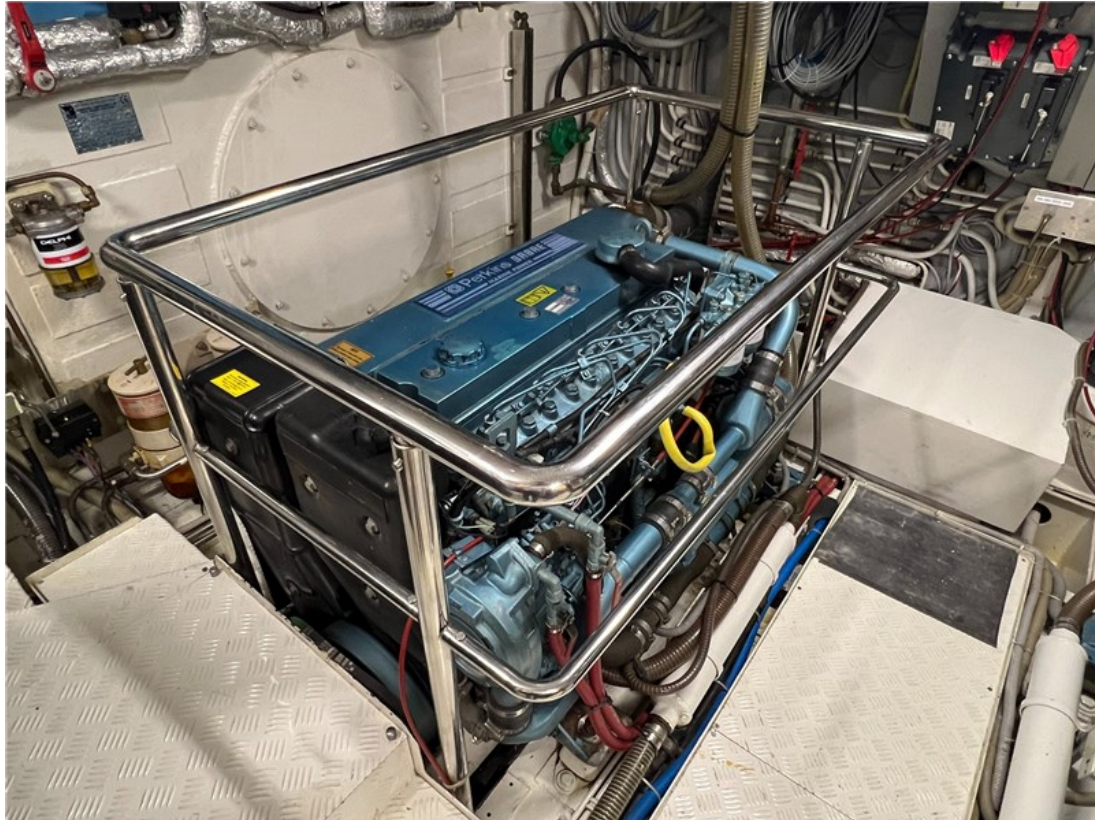

J.P. Broekhovenstraat 37
8081 HB Elburg
The Netherlands

Reference number
B24084206

info@elburgyachting.nl
www.elburgyachting.nl
+31 525 68 68 68

ELBURG YACHTING®

international yachtbrokers

Gegevens worden geacht juist te zijn, doch worden niet gegarandeerd. - Whilst every care has been taken in the preparation of the particulars, their correctness is not guaranteed.