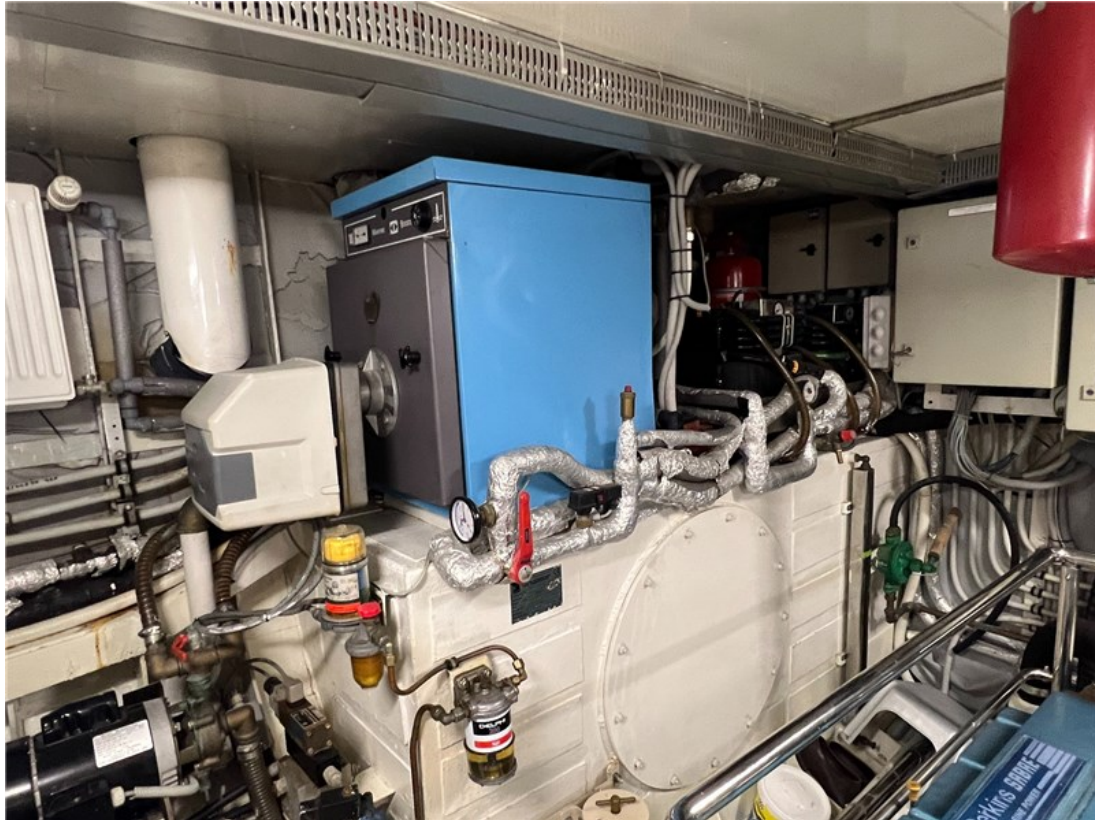

J.P. Broekhovenstraat 37
8081 HB Elburg
The Netherlands

Reference number
B24084206

info@elburgyachting.nl
www.elburgyachting.nl
+31 525 68 68 68

ELBURG YACHTING[®]

international yachtbrokers

Gegevens worden geacht juist te zijn, doch worden niet gegarandeerd. - Whilst every care has been taken in the preparation of the particulars, their correctness is not guaranteed.