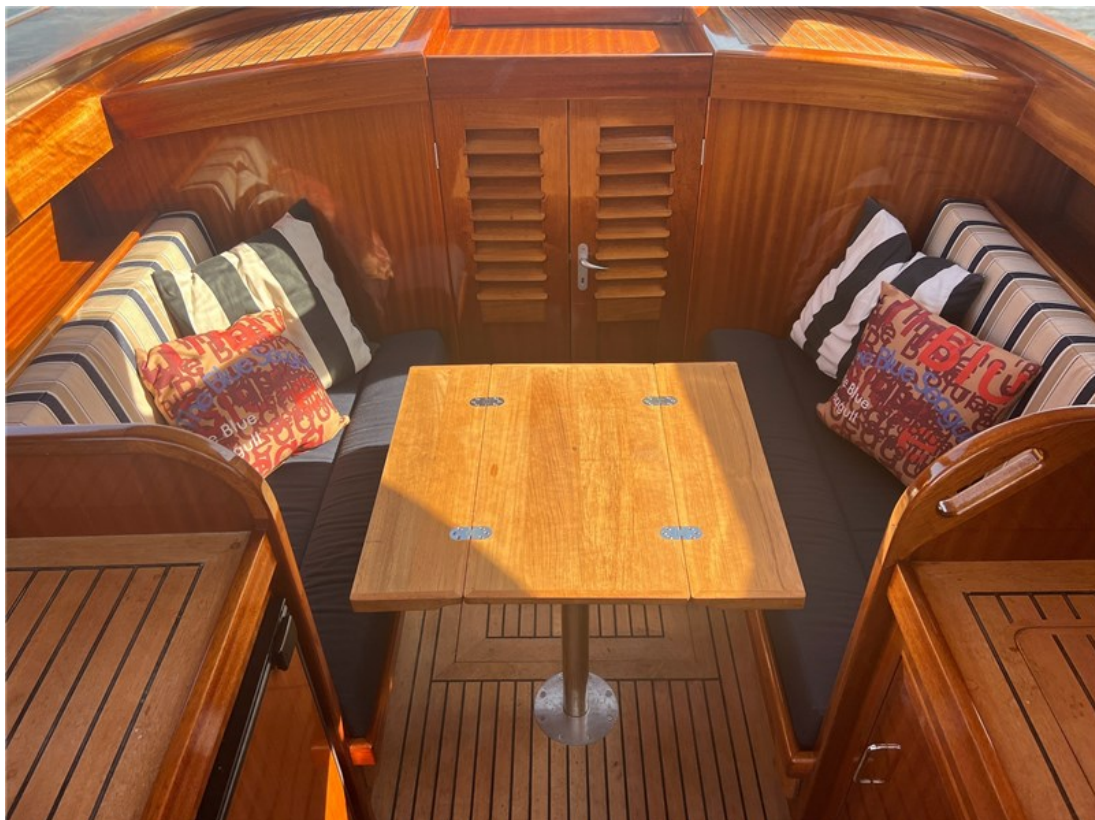

ELBURG YACHTING®

international yachtbrokers

Gegevens worden geacht juist te zijn, doch worden niet gegarandeerd. - Whilst every care has been taken in the preparation of the particulars, their correctness is not guaranteed.

J.P. Broekhovenstraat 37
8081 HB Elburg
The Netherlands

Reference number
B24084205

info@elburgyachting.nl
www.elburgyachting.nl
+31 525 68 68 68