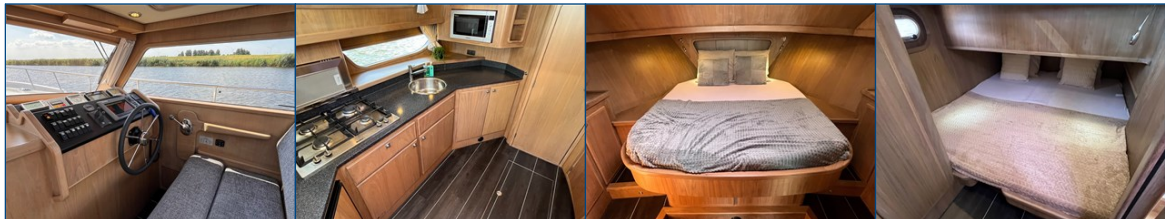

- 📏 Appr. 12.10 x 4.20 x 1.05 m
- 🏠 Steeler Yachts - Steenwijk NL
- 🏠 Steeler Yachts - Steenwijk NL
- 🕒 2012
- CE B
- 🚗 1 x 150 pk Steyr M0156K25 Diesel
- 🚗 2 x
- 🚢 Elburg Yachting
- 💡 Just Listed
- € € 389.000,-

Gegevens worden geacht juist te zijn, doch worden niet gegarandeerd. - Whilst every care has been taken in the preparation of the particulars, their correctness is not guaranteed.

J.P. Broekhovenstraat 37
8081 HB Elburg
The Netherlands

Reference number
B24084204

info@elburgyachting.nl
www.elburgyachting.nl
+31 525 68 68 68