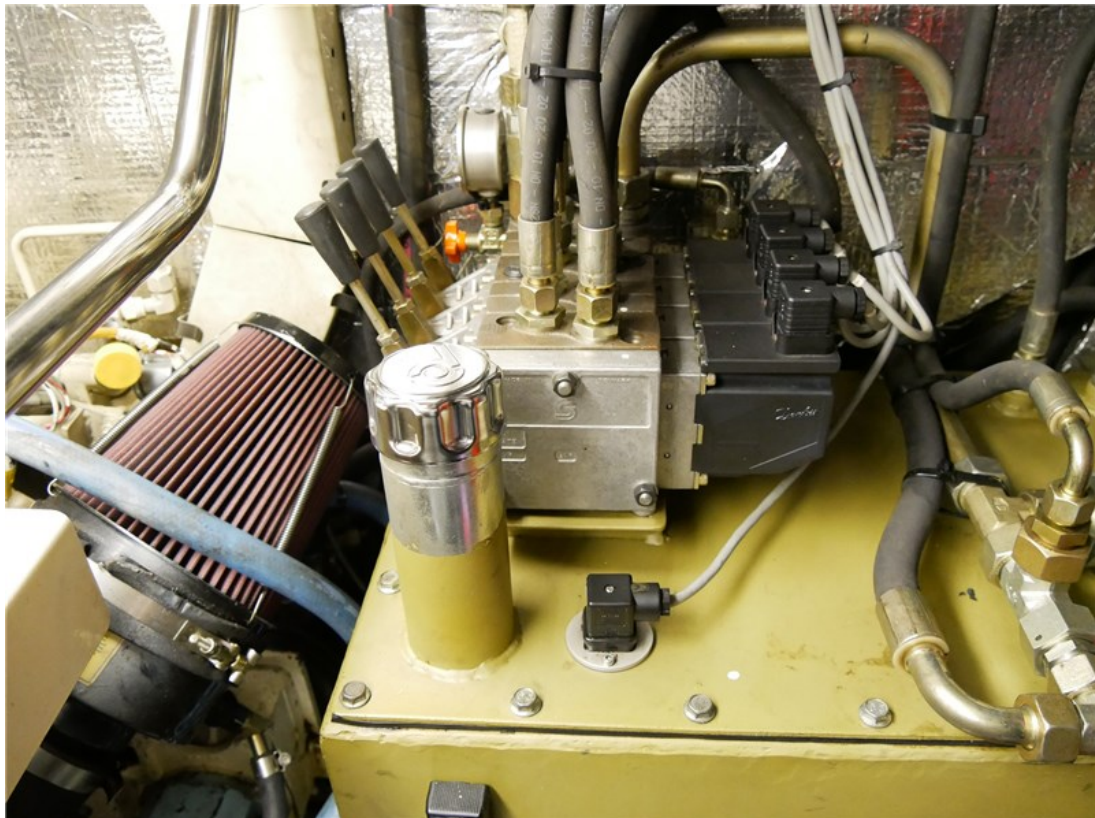

J.P. Broekhovenstraat 37
8081 HB Elburg
The Netherlands

Reference number
B24084203

info@elburgyachting.nl
www.elburgyachting.nl
+31 525 68 68 68

ELBURG YACHTING®

international yachtbrokers

Gegevens worden geacht juist te zijn, doch worden niet gegarandeerd. - Whilst every care has been taken in the preparation of the particulars, their correctness is not guaranteed.