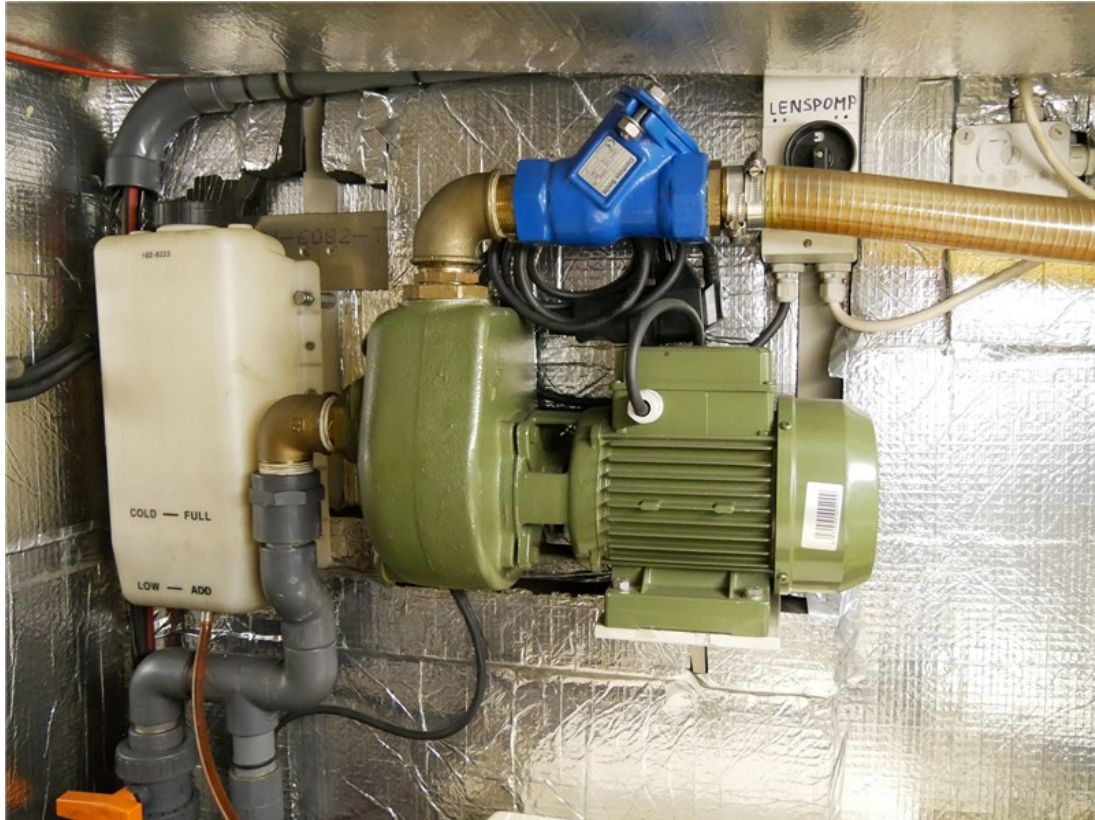

J.P. Broekhovenstraat 37
8081 HB Elburg
The Netherlands

Reference number
B24084203

info@elburgyachting.nl
www.elburgyachting.nl
+31 525 68 68 68

ELBURG YACHTING®

international yachtbrokers

Gegevens worden geacht juist te zijn, doch worden niet gegarandeerd. - Whilst every care has been taken in the preparation of the particulars, their correctness is not guaranteed.