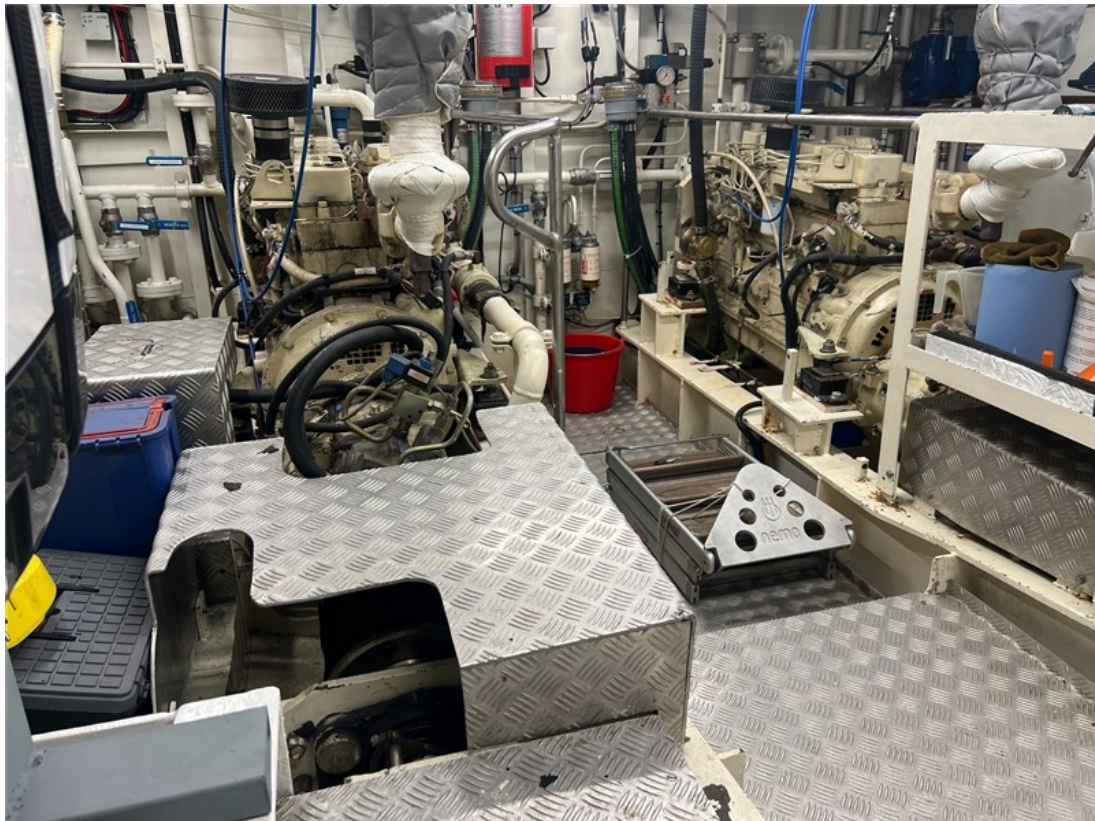

J.P. Broekhovenstraat 37
8081 HB Elburg
The Netherlands

Referentie
B24084200

info@elburgyachting.nl
www.elburgyachting.nl
+31 525 68 68 68

ELBURG YACHTING®

international yachtbrokers

Gegevens worden geacht juist te zijn, doch worden niet gegarandeerd. - Whilst every care has been taken in the preparation of the particulars, their correctness is not guaranteed.