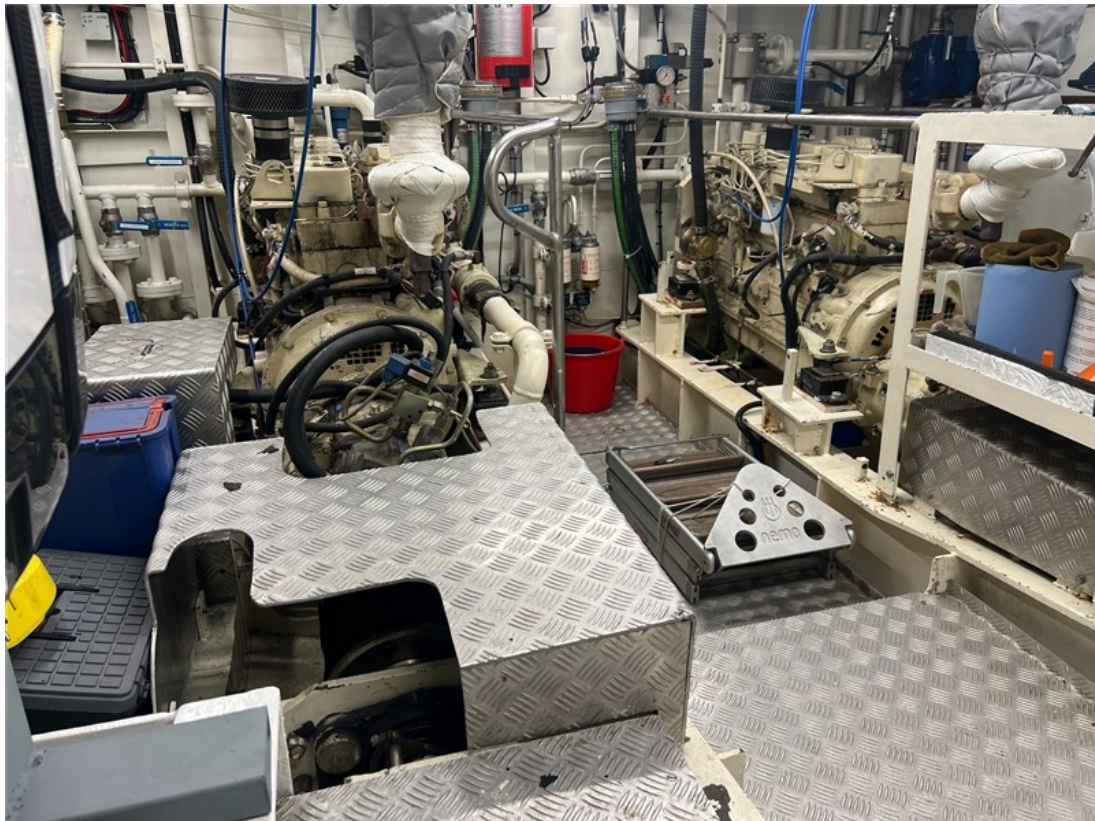

ELBURG YACHTING®

international yachtbrokers

Gegevens worden geacht juist te zijn, doch worden niet gegarandeerd. - Whilst every care has been taken in the preparation of the particulars, their correctness is not guaranteed.

J.P. Broekhovenstraat 37
8081 HB Elburg
The Netherlands

Reference number
B24084200

info@elburgyachting.nl
www.elburgyachting.nl
+31 525 68 68 68