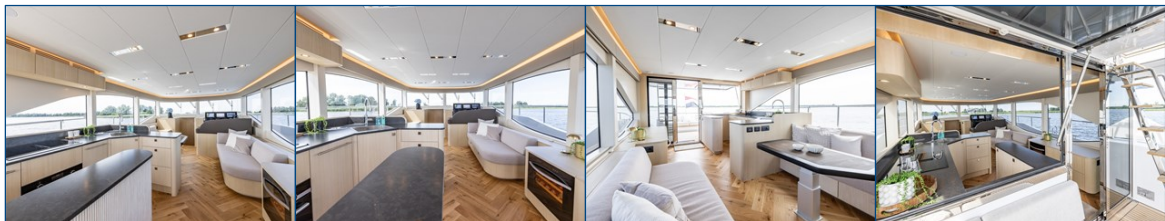

- 📏 Appr. 18.45 x 5.30 x 1.05 m
- 🏢 Van den Hoven Jachtbouw
- 🏢 Van den Hoven Jachtbouw
- 🕒 2024
- ⚙️ A
- 🚗 2 x 600 pk Volvo Penta D8
- 🛋️ 3 x
- ⚓ On request
- 💡 Just Listed
- € Price on request

Gegevens worden geacht juist te zijn, doch worden niet gegarandeerd. - Whilst every care has been taken in the preparation of the particulars, their correctness is not guaranteed.

J.P. Broekhovenstraat 37
8081 HB Elburg
The Netherlands

Reference number
B24074202

info@elburgyachting.nl
www.elburgyachting.nl
+31 525 68 68 68