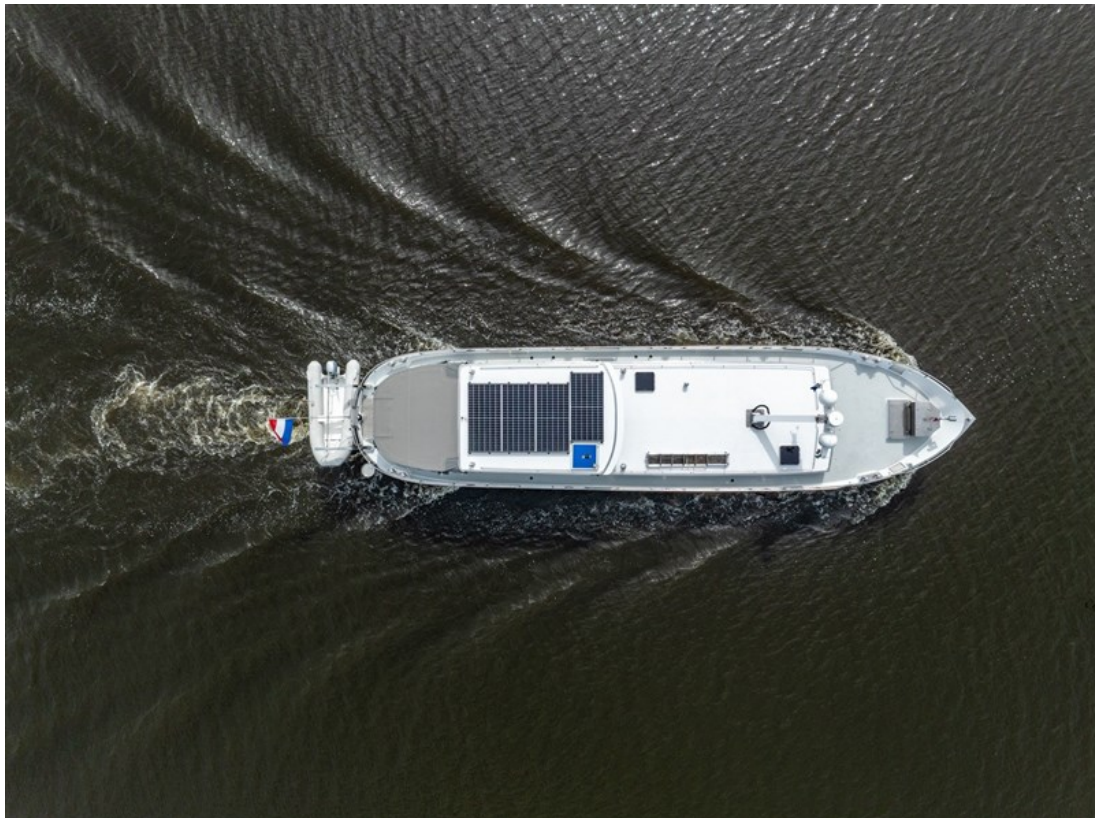

ELBURG YACHTING®

international yachtbrokers

Gegevens worden geacht juist te zijn, doch worden niet gegarandeerd. - Whilst every care has been taken in the preparation of the particulars, their correctness is not guaranteed.

J.P. Broekhovenstraat 37
8081 HB Elburg
The Netherlands

Reference number
B24074201

info@elburgyachting.nl
www.elburgyachting.nl
+31 525 68 68 68