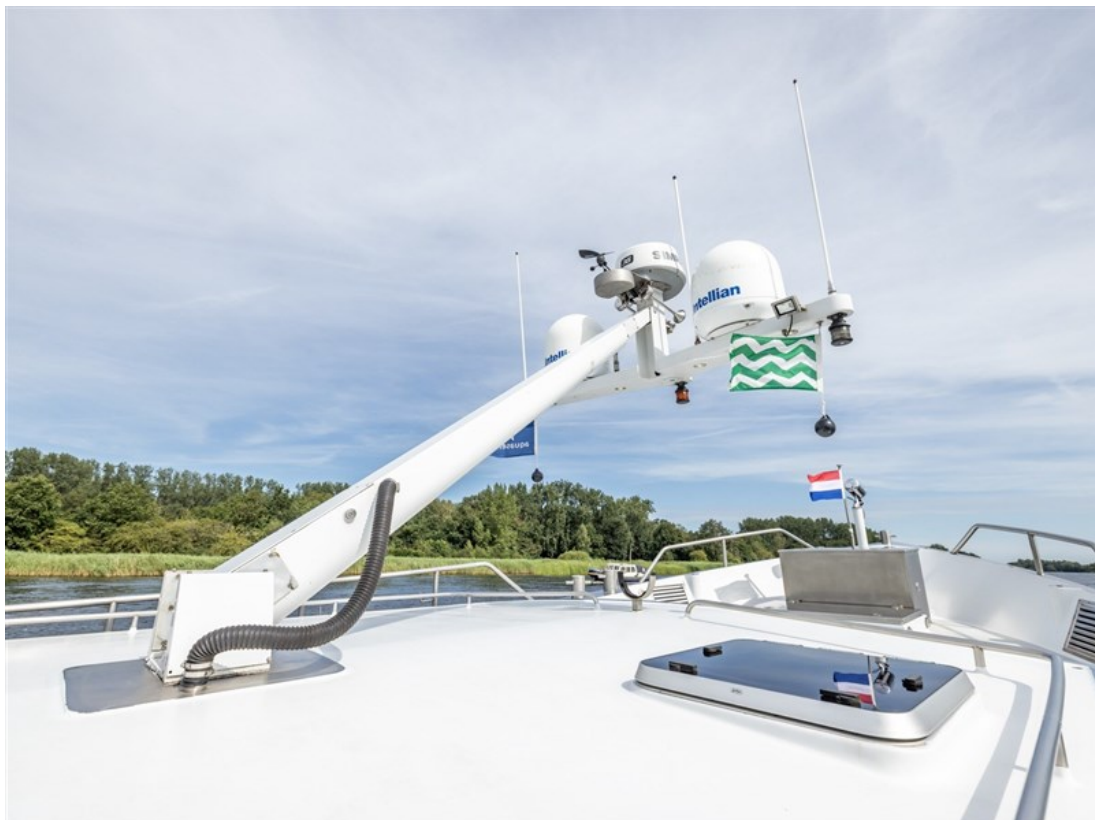

J.P. Broekhovenstraat 37
8081 HB Elburg
The Netherlands

Reference number
B24074201

info@elburgyachting.nl
www.elburgyachting.nl
+31 525 68 68 68

ELBURG YACHTING[®]

international yachtbrokers

Gegevens worden geacht juist te zijn, doch worden niet gegarandeerd. - Whilst every care has been taken in the preparation of the particulars, their correctness is not guaranteed.