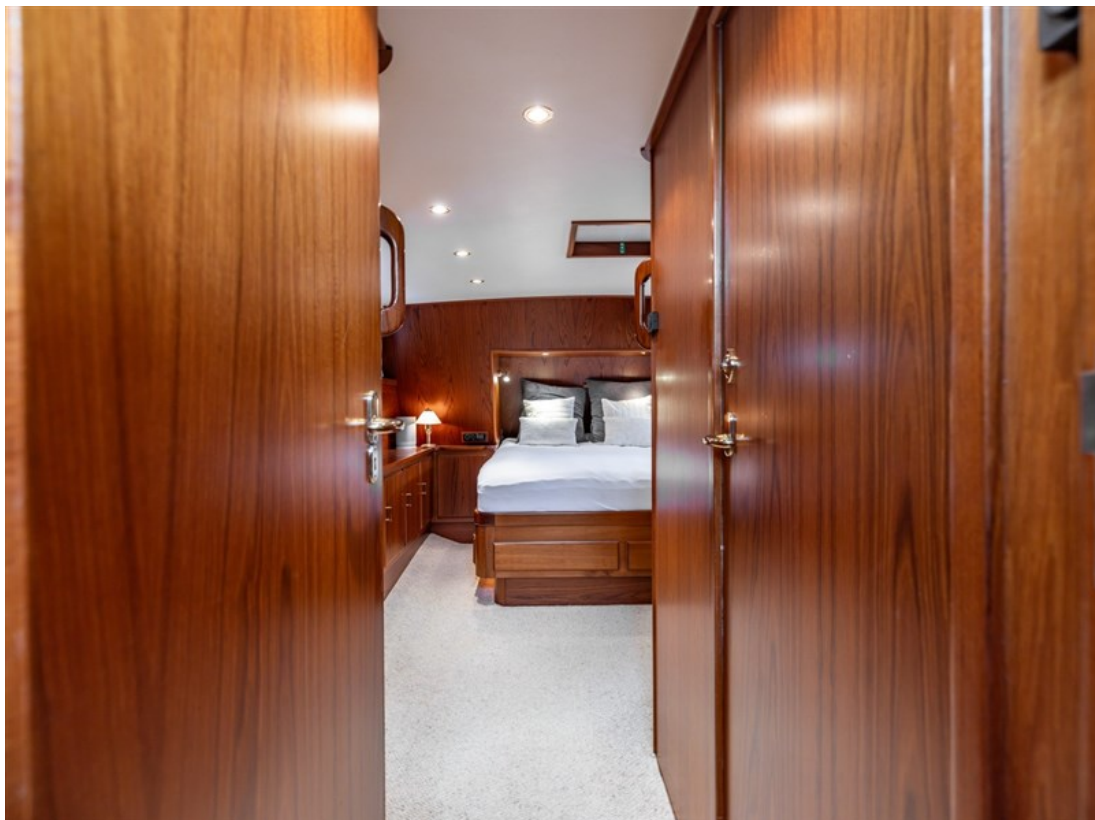

ELBURG YACHTING®

international yachtbrokers

Gegevens worden geacht juist te zijn, doch worden niet gegarandeerd. - Whilst every care has been taken in the preparation of the particulars, their correctness is not guaranteed.

J.P. Broekhovenstraat 37
8081 HB Elburg
The Netherlands

Reference number
B24074199

info@elburgyachting.nl
www.elburgyachting.nl
+31 525 68 68 68