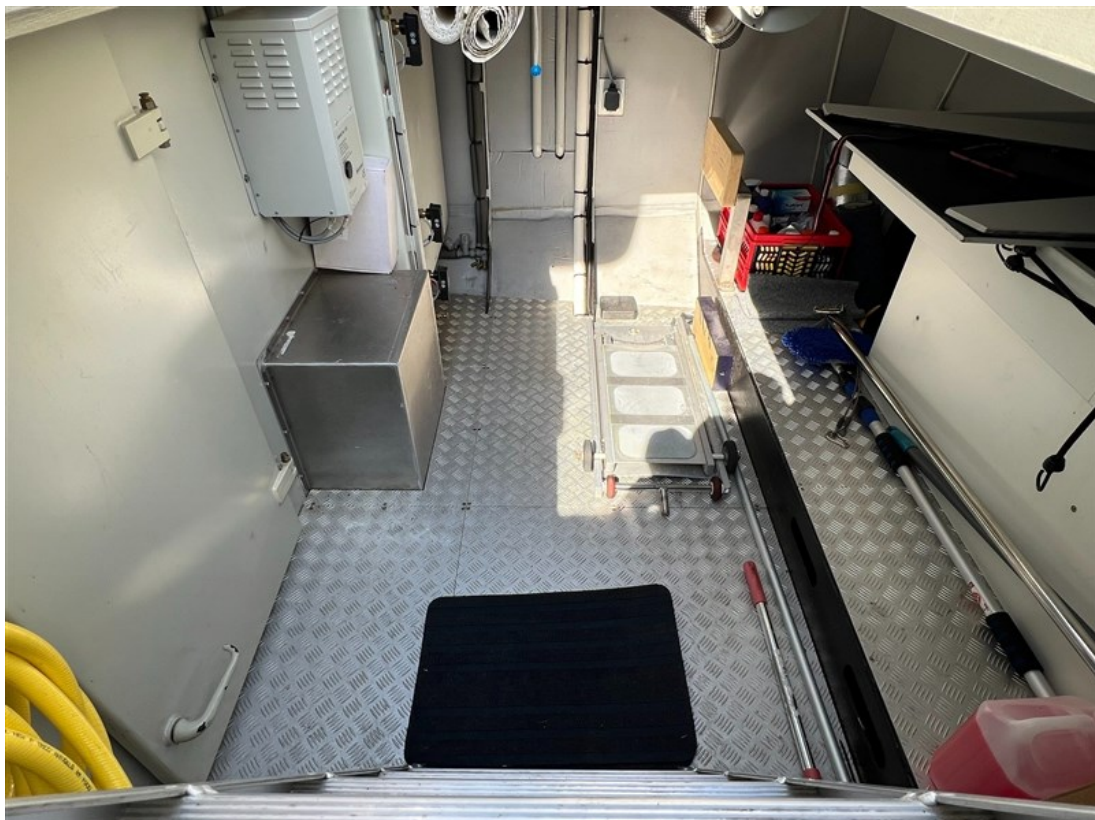

J.P. Broekhovenstraat 37
8081 HB Elburg
The Netherlands

Reference number
B24074193

info@elburgyachting.nl
www.elburgyachting.nl
+31 525 68 68 68

ELBURG YACHTING[®]

international yachtbrokers

Gegevens worden geacht juist te zijn, doch worden niet gegarandeerd. - Whilst every care has been taken in the preparation of the particulars, their correctness is not guaranteed.