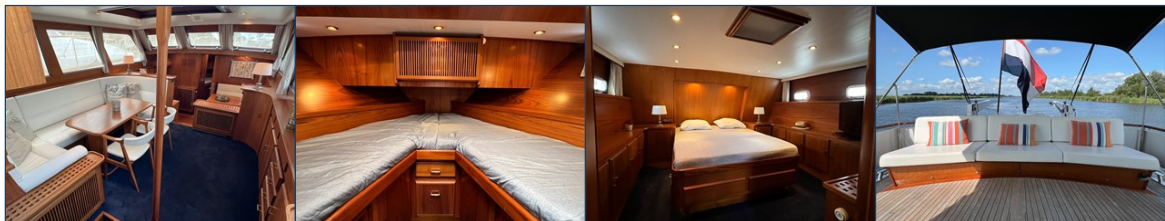

- 📏 Appr. 14.95 x 4.42 x 1.40 m
- ⚓ Jachtwerf B. Klaassen & Zn. - Voorschoten
- ⚓ Jachtwerf B. Klaassen & Zn. - Voorschoten
- 🕒 2001
- ⚖️ C
- 🚗 2 x 142 pk MAN Nanni 6660E
- 🚗 2 x
- ⚓ Elburg Yachting
- 💡 Just Listed
- € € 325.000,-

Gegevens worden geacht juist te zijn, doch worden niet gegarandeerd. - Whilst every care has been taken in the preparation of the particulars, their correctness is not guaranteed.

J.P. Broekhovenstraat 37
8081 HB Elburg
The Netherlands

Reference number
B24074191

info@elburgyachting.nl
www.elburgyachting.nl
+31 525 68 68 68