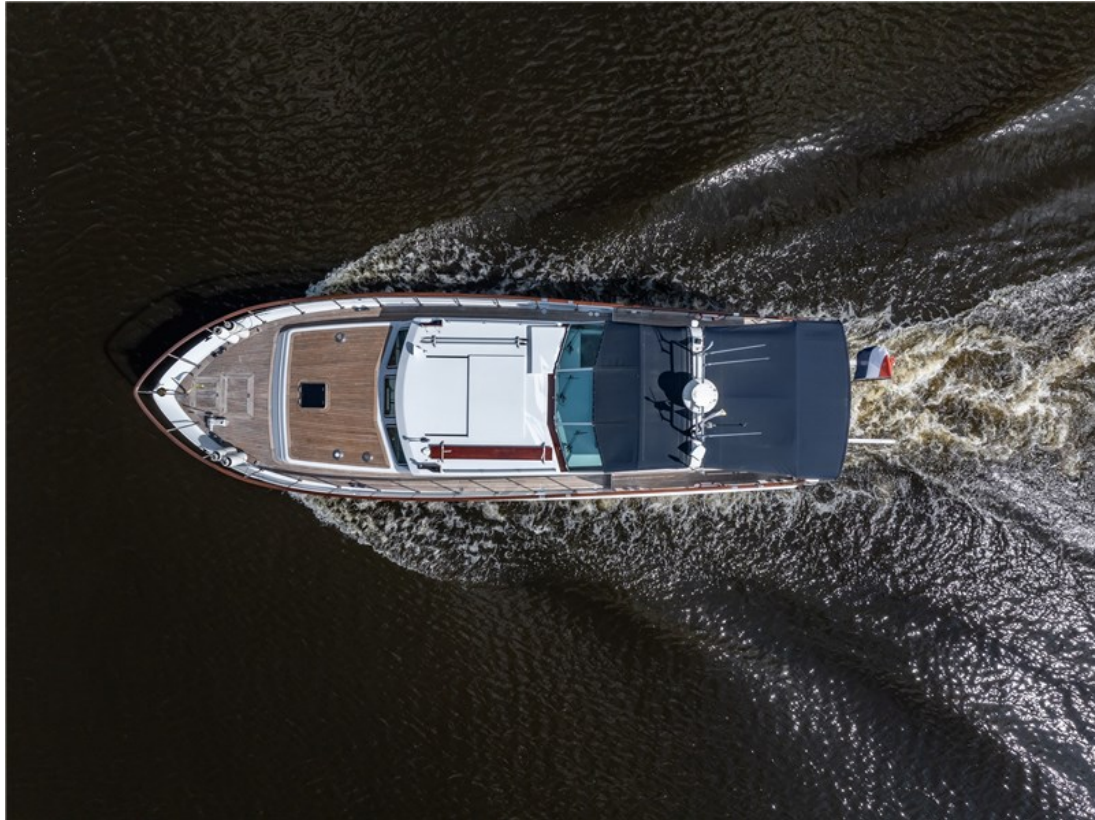

J.P. Broekhovenstraat 37
8081 HB Elburg
The Netherlands

Reference number
B24074191

info@elburgyachting.nl
www.elburgyachting.nl
+31 525 68 68 68

ELBURG YACHTING[®]

international yachtbrokers

Gegevens worden geacht juist te zijn, doch worden niet gegarandeerd. - Whilst every care has been taken in the preparation of the particulars, their correctness is not guaranteed.