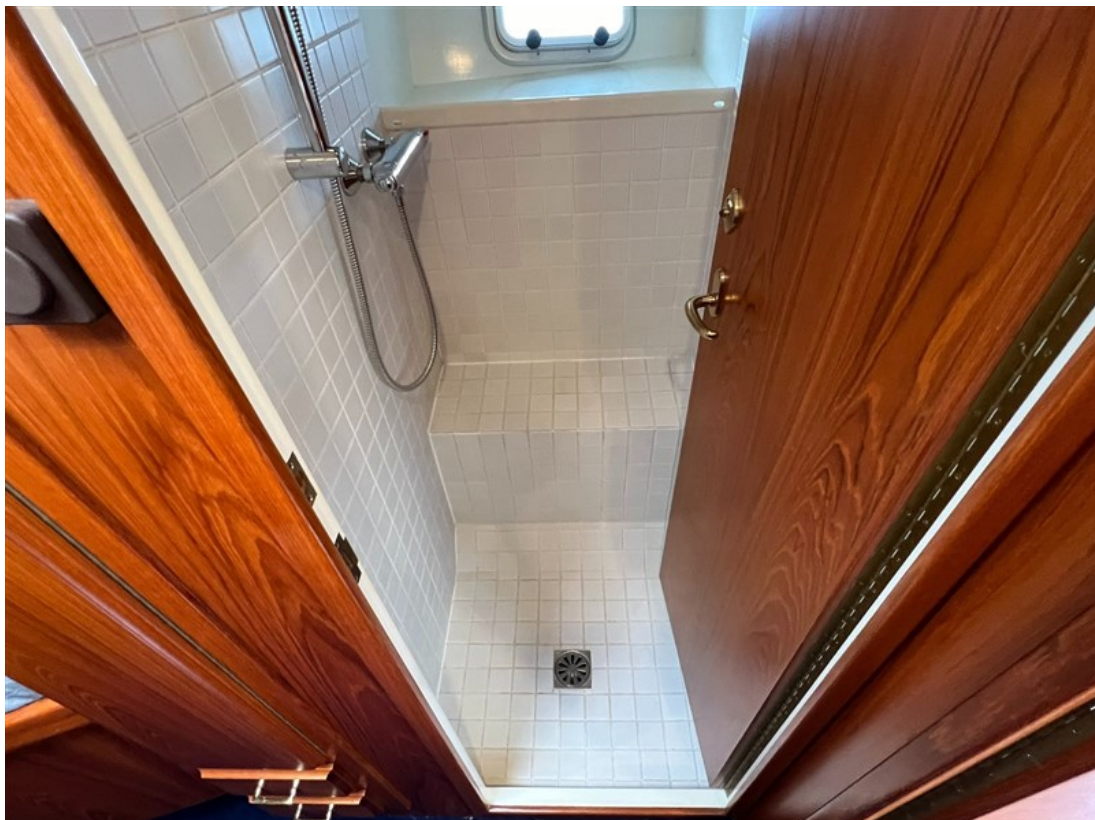

ELBURG YACHTING®

international yachtbrokers

Gegevens worden geacht juist te zijn, doch worden niet gegarandeerd. - Whilst every care has been taken in the preparation of the particulars, their correctness is not guaranteed.

J.P. Broekhovenstraat 37
8081 HB Elburg
The Netherlands

Reference number
B24074191

info@elburgyachting.nl
www.elburgyachting.nl
+31 525 68 68 68