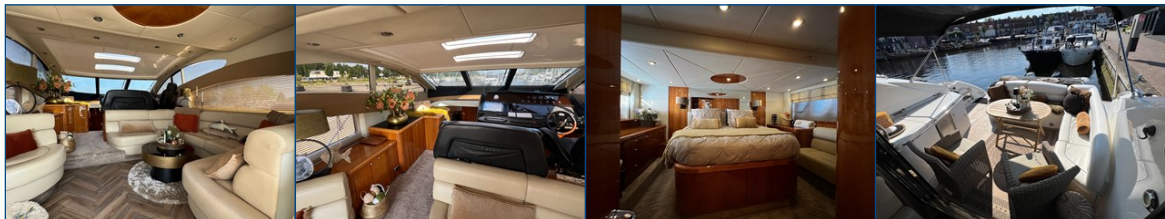

- 📏 Appr. 18.60 x 4.97 x 1.54 m
- 🌐 Sunseeker International - UK
- 📍 Sunseeker International - UK
- 🕒 2006
- CE -
- 🚗 2 x 900 pk MAN
- 🛖 3 x + 1 x crew
- ⚓ On request
- 💡 Just Listed
- € € 595.000,-

Gegevens worden geacht juist te zijn, doch worden niet gegarandeerd. - Whilst every care has been taken in the preparation of the particulars, their correctness is not guaranteed.

J.P. Broekhovenstraat 37
8081 HB Elburg
The Netherlands

Reference number
B24074189

info@elburgyachting.nl
www.elburgyachting.nl
+31 525 68 68 68