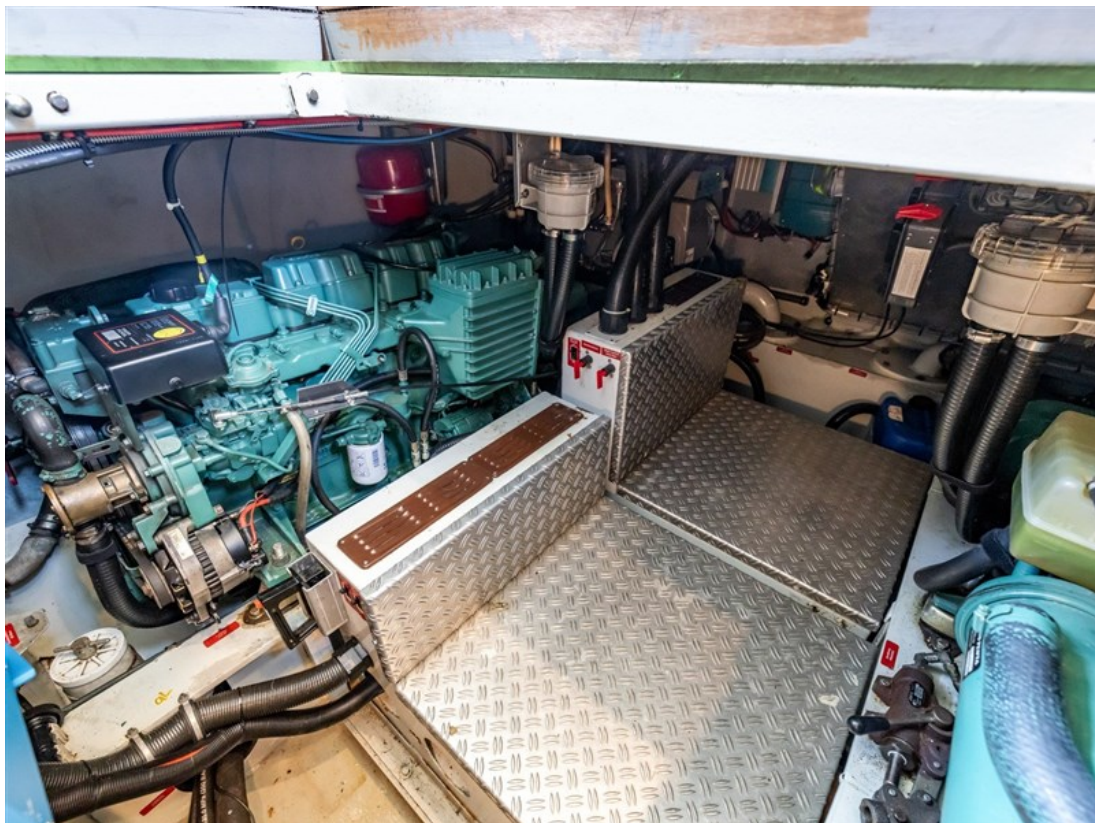

J.P. Broekhovenstraat 37
8081 HB Elburg
The Netherlands

Reference number
B24064183

info@elburgyachting.nl
www.elburgyachting.nl
+31 525 68 68 68

ELBURG YACHTING[®]

international yachtbrokers

Gegevens worden geacht juist te zijn, doch worden niet gegarandeerd. - Whilst every care has been taken in the preparation of the particulars, their correctness is not guaranteed.