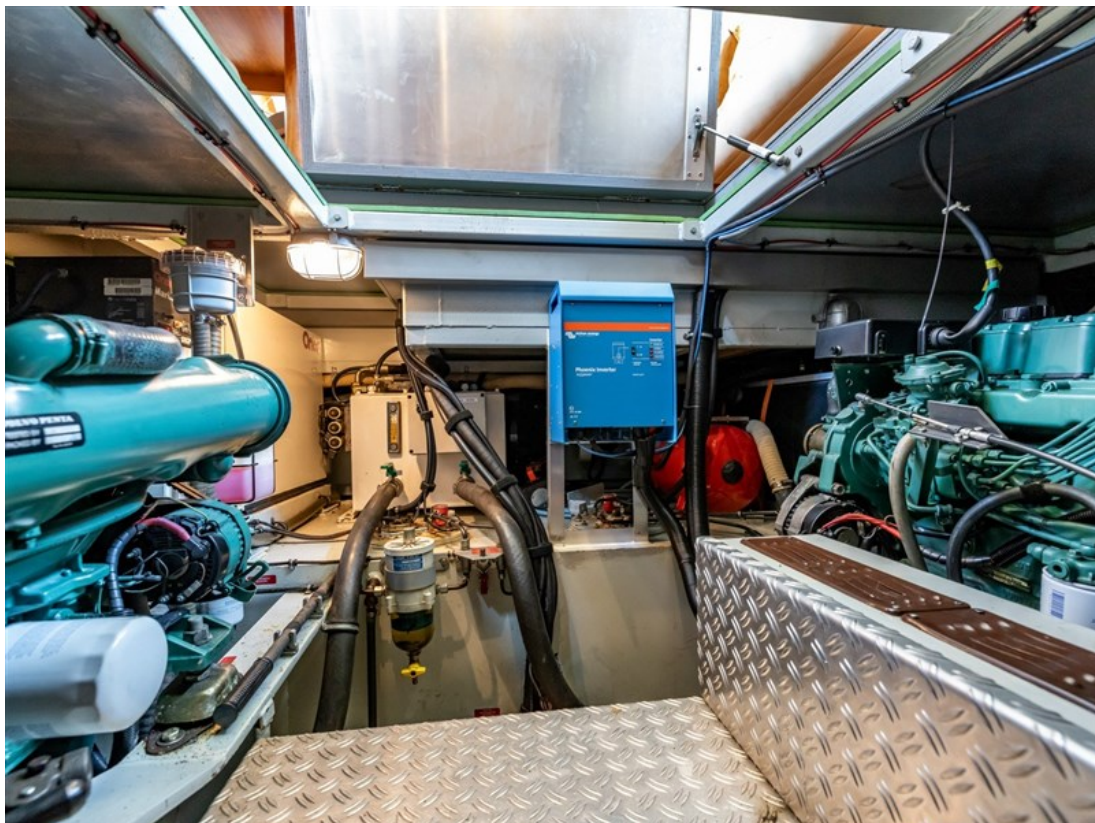

J.P. Broekhovenstraat 37
8081 HB Elburg
The Netherlands

Reference number
B24064183

info@elburgyachting.nl
www.elburgyachting.nl
+31 525 68 68 68

ELBURG YACHTING®

international yachtbrokers

Gegevens worden geacht juist te zijn, doch worden niet gegarandeerd. - Whilst every care has been taken in the preparation of the particulars, their correctness is not guaranteed.